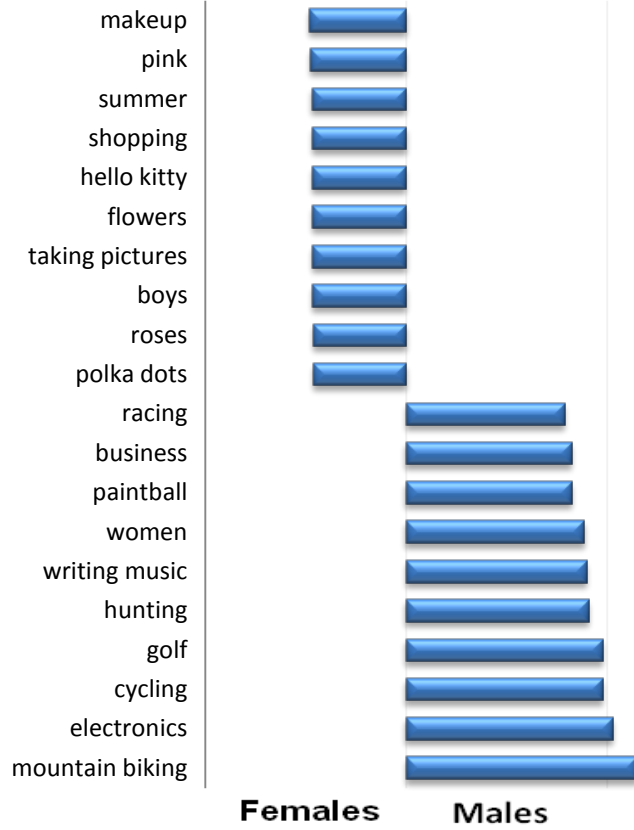

Gender-specific general interest