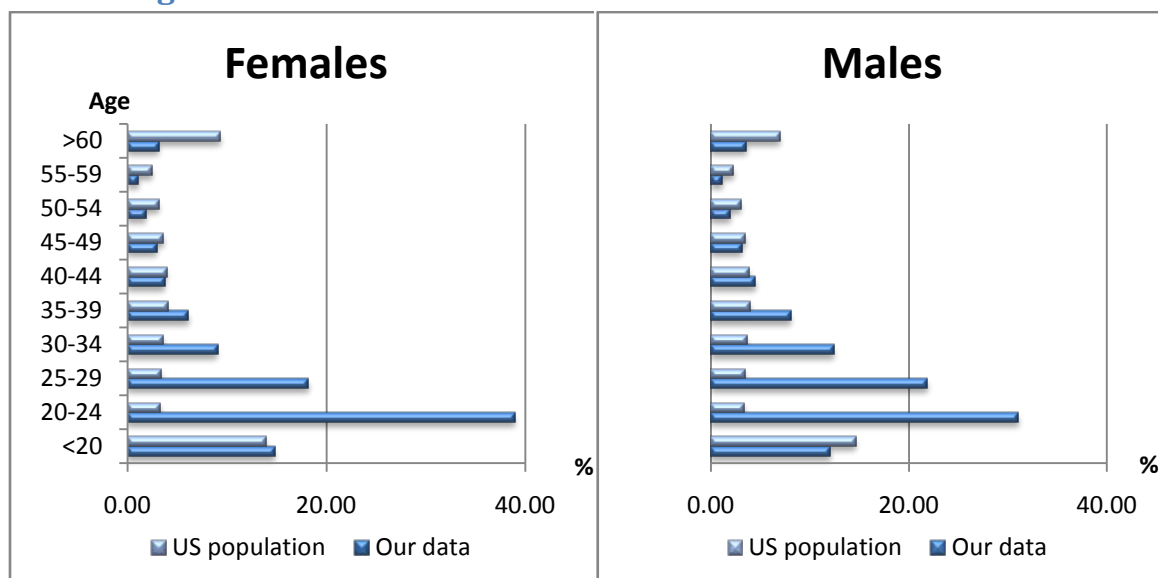

## Snapshot of Interests Universe

### Table of Contents

Snapshot of Interests Universe.....	1
Top interests .....	2
Gender .....	2
Gender-Age Distribution.....	2
Gender-specific music interests.....	4
Gender-specific TV interests.....	4
Gender-specific book interests.....	4
Age-specific interests of 20 years old and younger .....	5
Age-specific interests of 20-30 years old .....	5
Age-specific interests of 30-40 years old .....	6
Marital Status.....	7
Sexual Orientation .....	7
Ethnicity .....	7
Religion .....	7
Education .....	7
Have Children 26.36%.....	7
Income .....	8
Top Occupations .....	8

## Gender

Gender	Our Data	US population
Males	51.95%	50.94%
Females	48.05%	49.06%

## Gender-Age Distribution