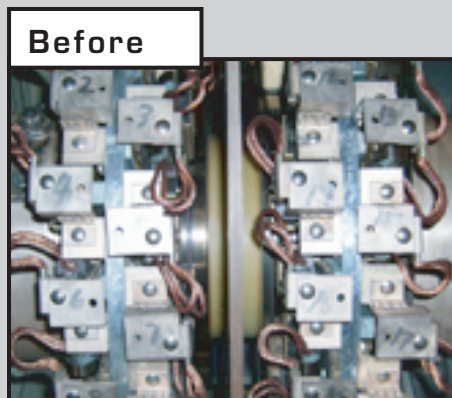

Become One of Our Satisfied Customers

Entergy
Xcel Energy
Oxy Chemical
OG & E
Allegheny Energy
TVA
NV Energy
Duke Energy
Consumer's Energy