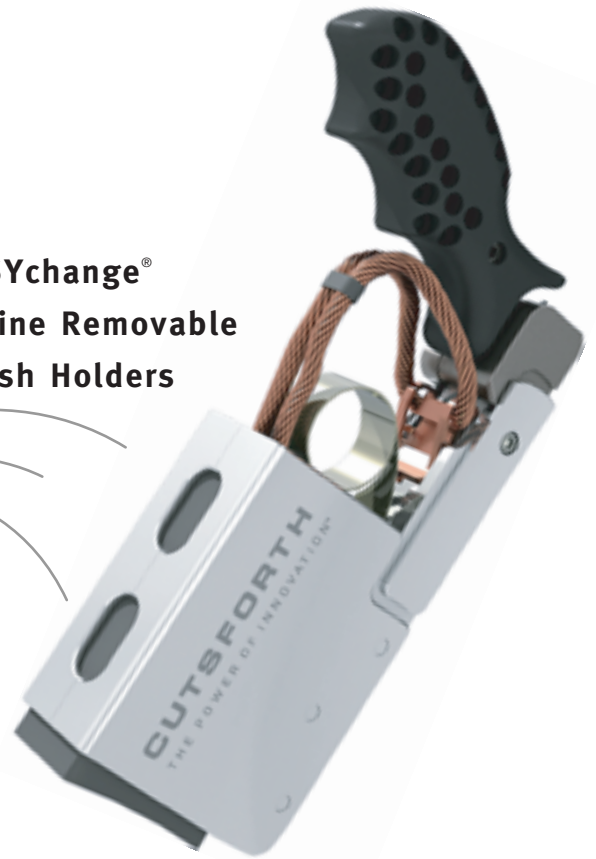

CUTSFORTH

THE POWER OF INNOVATION™

EASYchange® Online Removable Brush Holders

Increases Personnel Safety

- Easier “Rack In-Rack Out” Operation For Brush Changing Under Load
- Permanent Handle On Every Holder

Increased Reliability Addresses Common Brush Holder Problems:

- Carbon Deposits
- Poor Terminal Connections
- Brush Binding
- Spring Failure

Decreases Maintenance Costs

- Collector Ring Wear
- Photographing
- Vibration Related Problems