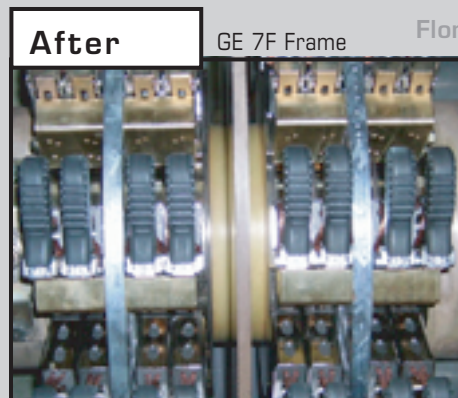

Become One of Our Satisfied Customers

Entergy
Xcel Energy
Oxy Chemical
OG & E
Allegheny Energy
TVA
NV Energy
Duke Energy
Consumer's Energy