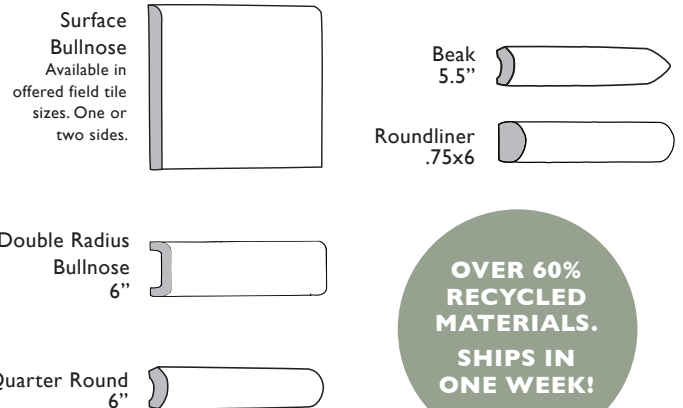

COLORS

FIELD SIZES

MOLDINGS

DECORATIVE

TRIM

OVER 60% RECYCLED MATERIALS. SHIPS IN ONE WEEK!

COLOR BOARD

Six Express Colors, 3x6 Brick Offset Pattern

CONCEPT BOARD

Decorative Pieces in Skyline