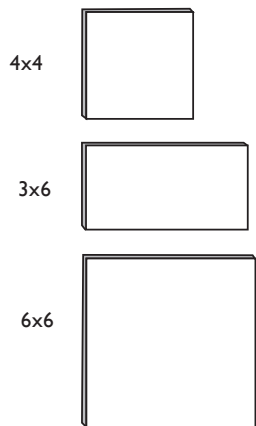

COLORS

FIELD SIZES

MOLDINGS

DECORATIVE

TRIM

OVER 60% RECYCLED MATERIALS. SHIPS IN ONE WEEK!

COLOR BOARD

Six Express Colors, 3x6 Brick Offset Pattern