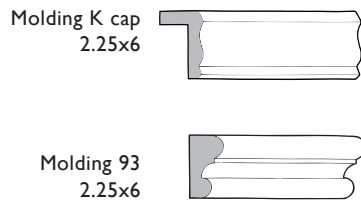

COLORS

FIELD SIZES

MOLDINGS

DECORATIVE

TRIM

OVER 60% RECYCLED MATERIALS. SHIPS IN ONE WEEK!

COLOR BOARD

Six Express Colors, 3x6 Brick Offset Pattern