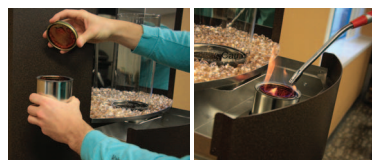

2 Tear off gel fuel label, pop open lid, place in drawer and light with a match or lighter.