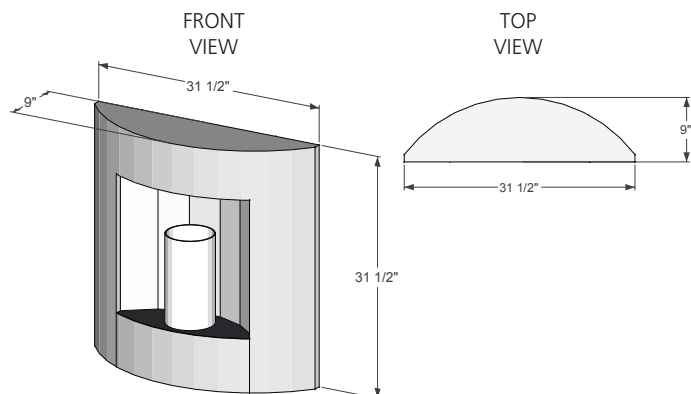

## Inspiration Fireplace Specifications

MODEL	HEIGHT	WIDTH	DEPTH	WEIGHT
INSP-SED	31-1/2	31-1/2	9	31 lbs
INSP-SV	31-1/2	31-1/2	9	31 lbs
INSP-SS	31-1/2	31-1/2	9	31 lbs

Dimensions above are in inches. Reference dimensions only. We recommend measuring individual units at installation. Refer to installation manual for detailed specifications on installing this product.