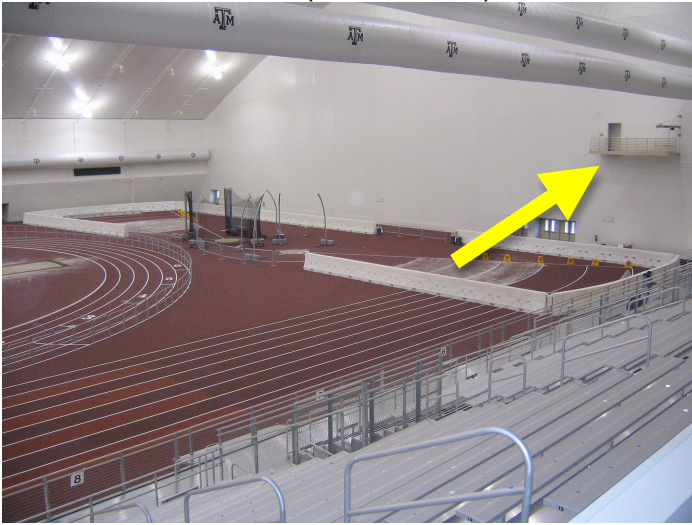

# MCPHERRIN ARENA FOR FLY CAM - TEXAS A&M

## TURN 1 BALCONY (END MARK)