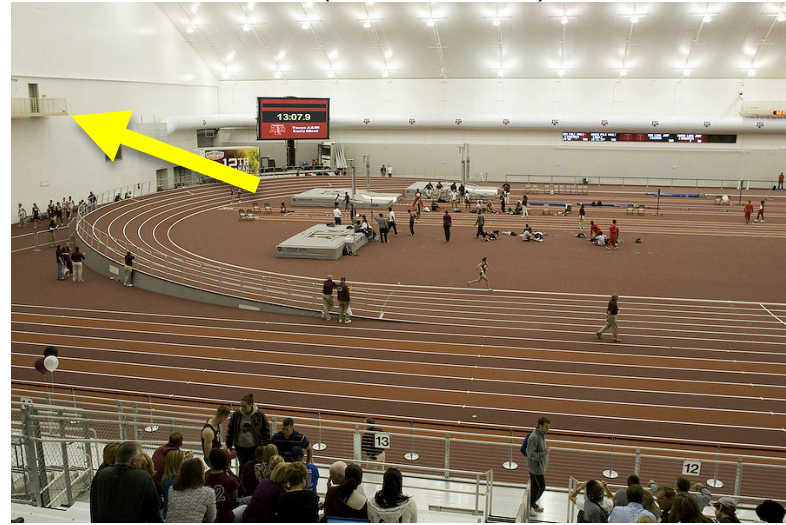

# MCPHERRIN ARENA FOR FLY CAM - TEXAS A&M

## TURN 1 BALCONY (END MARK)

## ROUGH PATH OF THE FLY CAM

**MID TRACK HOMESTRETCH**

**START LINE AREA SPRINTS**