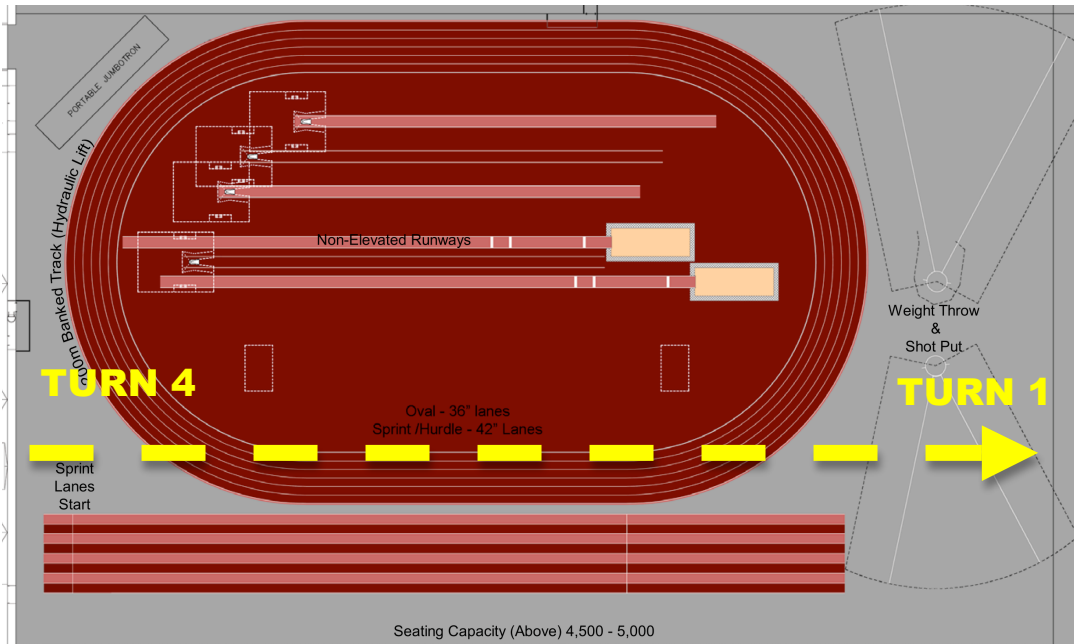

# MCPHERRIN ARENA FOR FLY CAM - TEXAS A&M

## TURN 1 BALCONY (END MARK)

## TURN 4 BALCONY (START MARK)

## ROUGH PATH OF THE FLY CAM

**MID TRACK HOMESTRETCH**

**START LINE AREA SPRINTS**