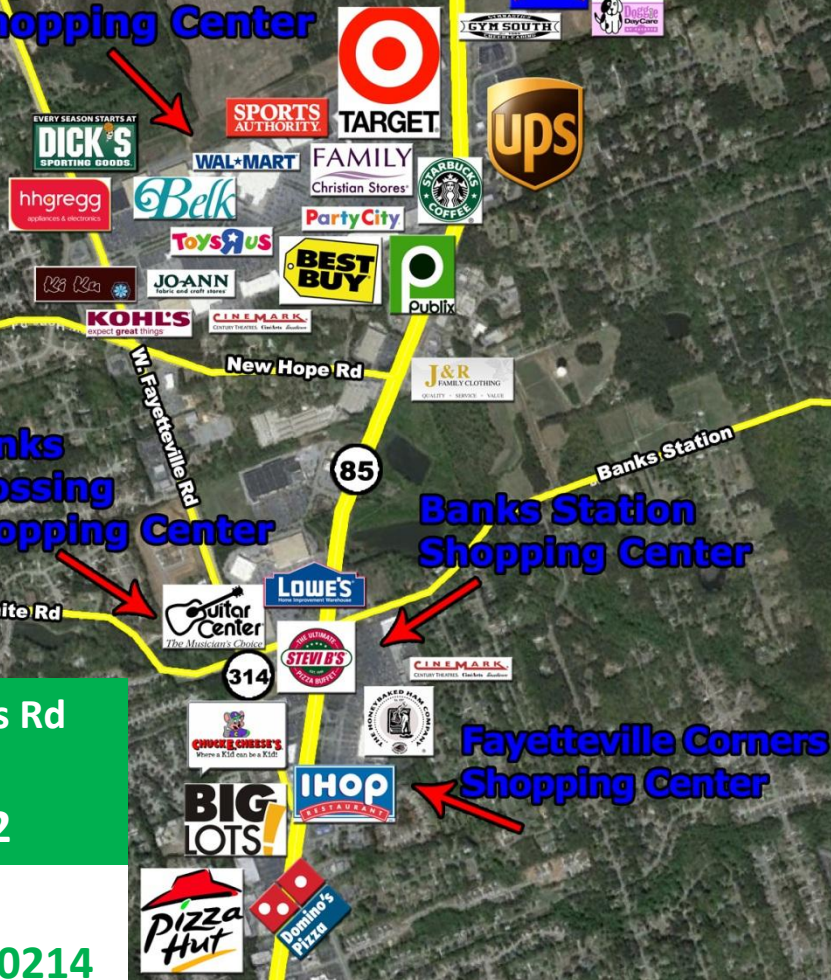

85

N 85th PKWY

Across from Roberts Rd
LAT: 33.488069
LONG: -84.432562

GA HWY 85
Fayetteville, GA 30214

Fayette County, Fayetteville, Georgia

I-85

I-75

24.9 +/- Acres

1600' Road Frontage

Fayette Pavilion Shopping Center

Banks Crossing Shopping Center

Banks Station Shopping Center

Fayetteville Corners Shopping Center

A map of Fayetteville, Georgia, highlighting Georgia Highway 85 in yellow. The highway runs north-south through the center of the town. To the north, it passes a 'Fun Park' and 'Curved Rd'. To the east, it runs parallel to 'Carroll Rd' and 'Morning Creek Rd'. To the south, it passes 'Roberts Rd' and 'N 85th Pkwy'. A central white box contains the address and coordinates. The map also shows various residential streets like 'River Mist Dr', 'River Valley Dr', 'River Bend Dr', 'Olde Oak Dr', 'N Bend Ct', 'N Bend Trail', 'N Creek Trail', and 'Cedar Trail'.