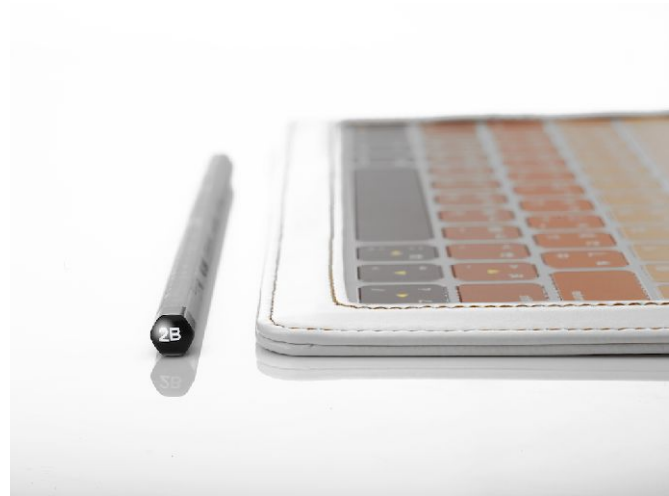

START SOMETHING

SKINNY Keyboard Case for iPad 2

Exquisite Features

Battery lasts two weeks
(six weeks on standby).

Type without losing half your
screen to a virtual keyboard.

Speed keys for home, volume,
music, and keypad sounds.

iPad automatically wakes up / sleeps
when you open and close the case.

Creative Design

Protection and productivity in one stunning design.

Slim, light, and incredibly convenient

The perfect companion to iPad simplicity.

Special surface adds texture to keys, enhancing your typing experience.

World's Thinnest & Lightest
Keyboard Case for iPad 2

World's Thinnest & Lightest Keyboard Case for iPad 2

World's Thinnest & Lightest Keyboard Case for iPad 2