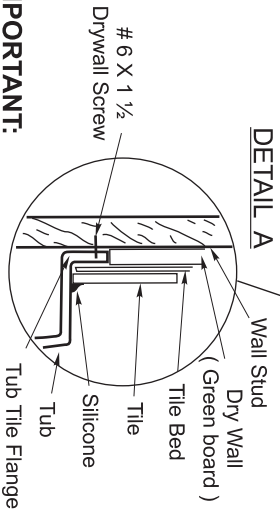

## INSTALLATION DETAILS

(90 gal. Operating capacity)

**IMPORTANT:**  
Pre-drill and screw tub flange to studs.  
**Do Not** force tub flange to studs, this will cause the tub door to leak

Removable access panels

Electrical supply location