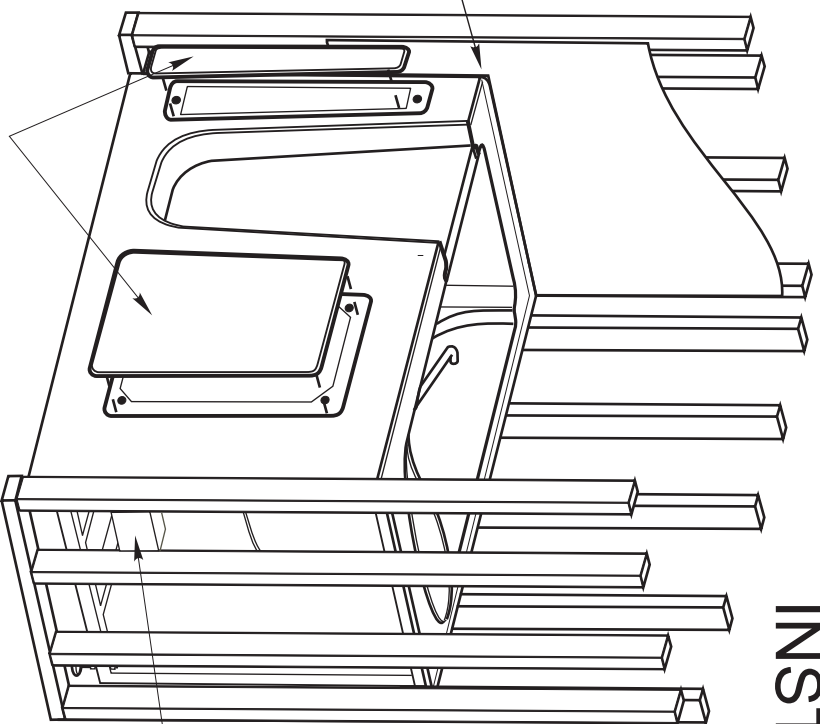

# HD Series Walk-in Bathtubs Model 3260-D

## INSTALLATION DETAILS

(90 gal. Operating capacity)

**IMPORTANT:**  
Pre-drill and screw tub flange to studs.  
**Do Not** force tub flange to studs, this will cause the tub door to leak

Removable access panels