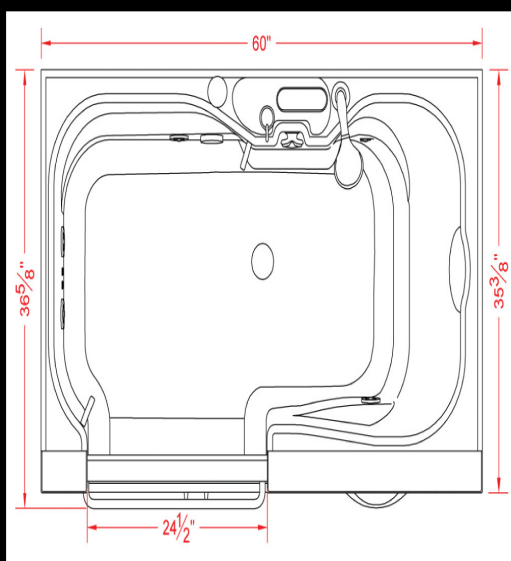

# Solid design and construction for easy installation in new or existing applications

- Plumbing is pre-installed
- Tub fits through standard 25-inch doorway
- Cabinet base accommodates installation of water lines and drain
- Design supports hookups from any part of the cabinet base
- Pre-drilled frame of water-resistant 5/8" laminated wood won't swell or warp from moisture
- High-quality European-style hinges and durable door slides are included
- Cabinet height can be adjusted plus/minus 3 inches for a door entrance of 17 to 23 inches
- Tub can be ordered without cabinet fronts to allow for on-site cabinet matching or tile front
- Nailing flange for alcove installation available