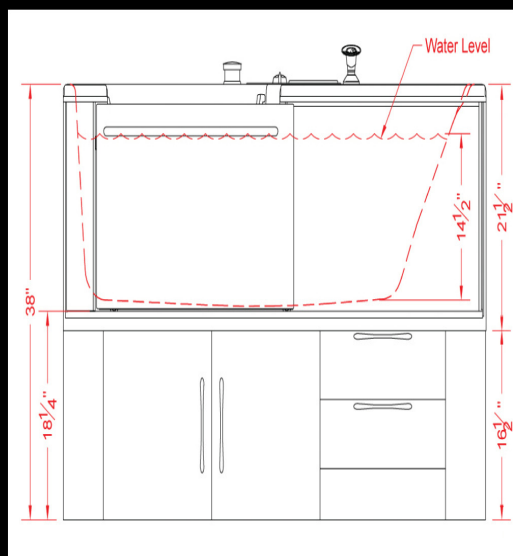

# Solid design and construction for easy installation in new or existing applications

- Plumbing is pre-installed
- Tub fits through standard 25-inch doorway
- Cabinet base accommodates installation of water lines and drain
- Design supports hookups from any part of the cabinet base
- Pre-drilled frame of water-resistant 5/8" laminated wood won't swell or warp from moisture
- High-quality European-style hinges and durable door slides are included
- Cabinet height can be adjusted plus/minus 3 inches for a door entrance of 17 to 23 inches
- Tub can be ordered without cabinet fronts to allow for on-site cabinet matching or tile front
- Nailing flange for alcove installation available