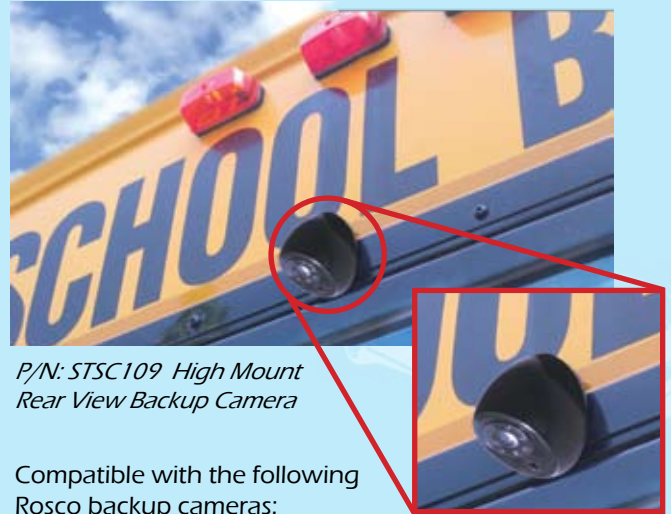

P/N: STSC109 High Mount
Rear View Backup Camera

Compatible with the following
Rosco backup cameras:
STSC141 • STSC130B/W
STSC105 • STSC106 • STSC112

Part Number	Description
STSK5530	530 Mirror & Monitor B/U Camera Kit
STSK6630	630 Mirror & Monitor B/U Camera Kit
STSK1030	1030 Mirror & Monitor B/U Camera Kit
STSM215	Monitor Only, Replacement Part
STSC109B	Camera Only, Replacement Part