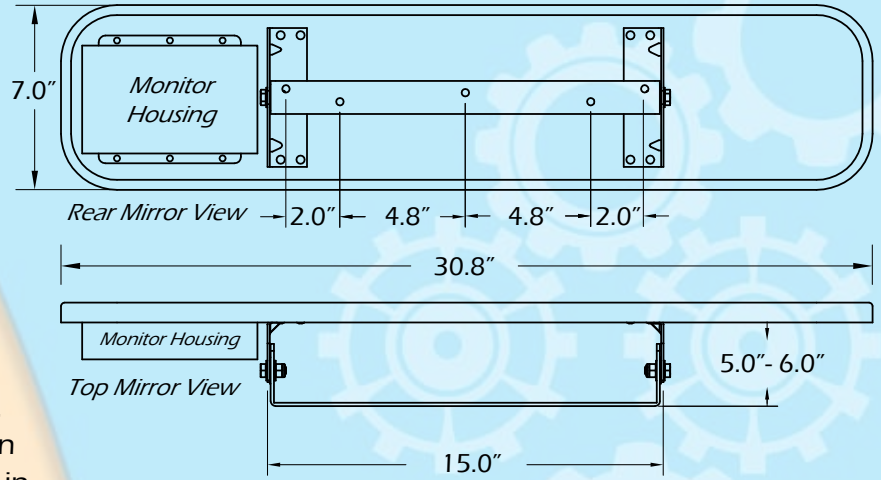

MONITOR P/N: STSM630

Screen Size Diagonal	7"
Resolution (Pixels)	800 x 480
Brightness	1500 cd/m2
Screen Ratio	16:9
Power Supply	12 Vdc
Max. No. of Cameras	2
Shock Rating	100g
Vibration Rating	15g
Working Temp. °F (°C)	-14 to °140 (-10 to °60)

CAMERA P/N: STSC109

Pixels	40,000 Resolution
(Diagonal)	420 TV Lines
Field Of Vision	150°
Illumination	0.5 Lux
Waterproof Grade	IP67
Nominal Voltage	DC12V
Working Temp. °F (°C)	-14 to °140 (-10 to °60)

HARNESS P/N: STSH341
65' Harness

Nominal Dimensions: 6" x 30"

*Optional sizes for 530 (6" x 16") and 1030 (10" x 30") mirrors are available

P/N: STSK6630 Full Mirror View
(Camera View Off)

P/N: STSC109 High Mount
Rear View Backup Camera