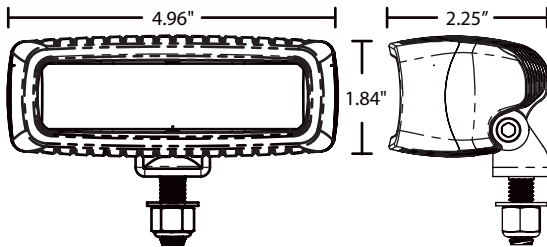

**NEW &
NOW AVAILABLE!
COVER INCLUDED!**

SR-Q

FACTS

- Available in Hybrid or Specter optical systems
- GORE Pressure Equalizing Vent
- Unbreakable Polycarbonate Lens
- A360 Aluminum Casting
- Durable UV 3800 Polyester Powdercoat
- Runs on 9 to 36 VDC
- 50,000+ Hour Lifespan
- Available in Spot, Flood, Wide & Driving Optics
- Diffused version also available
- IP69K Certified
- EN 55015:2006 EMC Compliant
- MIL810-STDG Vibration Certified
- ROHS Compliant
- Patented Optics (6,986,593 b2, 7,114,832 b2)

COVERS AVAILABLE

-Black Cover Included

The new SR-Q (Single Row Quad) LED from Rigid Industries is a new multi-purpose light that uses the same compact aluminum design as the SR-M from Rigid. Just like the SR-M, the new SR-Q will mount in nearly any location. But more importantly, the lumen output of the new SR-Q is equal to the Dually/Dually D2 Series!

Product Description	Part #	Pair Part #	Weight (lbs)	Watts	AMP Draw	LED's	Raw Lumens*	Lux @ 10m	Beam Distance (m)**	Peak Beam Intensity (cd)**
SR-Q - Hybrid - Flood	90411	90511	1	20	1.45	4	1568	174.2	264.0	17422
SR-Q - Hybrid - Spot	90421	90521	1	20	1.45	4	1568	490.0	442.7	49000
SR-Q - Hybrid - Diffused	90451	90551	1	20	1.45	4	1568	19.3	87.9	1931
SR-Q2 - Specter - Wide	91411	91511	1	34.5	2.50	6	3030	206.1	287.1	20612
SR-Q2 - Specter - Driving	91431	91531	1	34.5	2.50	6	3030	178.2	267.0	17824
SR-Q2 - Specter - Diffused	91451	91551	1	34.5	2.50	6	3030	37.3	122.2	3732