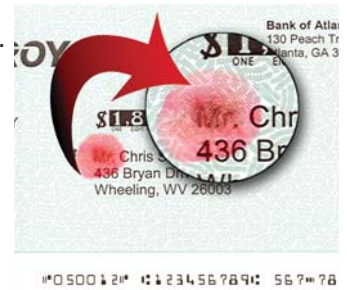

TROY MICR Toner Secure Cartridge

For maximum reliability and low operating cost, only TROY:

- Formulates MICR toner for each printer according to worldwide banking standards.
- Manufactures and fills MICR toner in all new OEM cartridges.
- Quality controls MICR toner manufacturing and cartridge filling in an ISO 9001:2009 certified facility.
- Provides the TROY Quality Guarantee.
- Will NOT void the manufacturer's warranty.

Laser Check Printing Made Easy

- TROY security fonts and MICR cartridge included

Reliable Printing

- HP award-winning reliability combined with printer optimized MICR fonts from TROY

Cost Effective Small Business Solution

- Many models offer built-in duplexing and allow for multifunctional use in the small office environment (SOHO)

Versatile supply options

- All TROY printers are fully compatible with TROY MICR cartridges and standard HP cartridges

Call US Toll Free: 800-633-2266

or visit www.troygroup.com

Follow us on Twitter: @TROYGroup