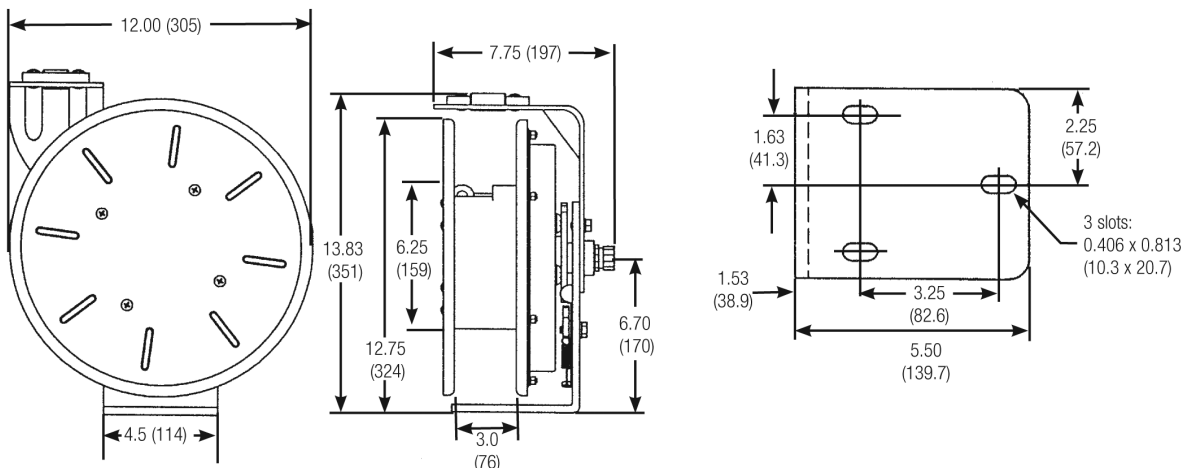

Pivot Base

Specifications