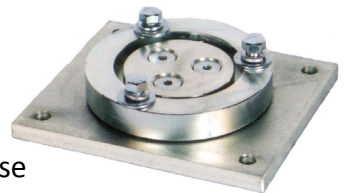

ACCESSORIES*:

RTF Series Cord Reels are de-rated to NEMA 2 when accessories are added.

- Pre-wired options include outlet boxes, plugs, or connectors
- Optional Pivot Base rotates up to 345° (as shown below)