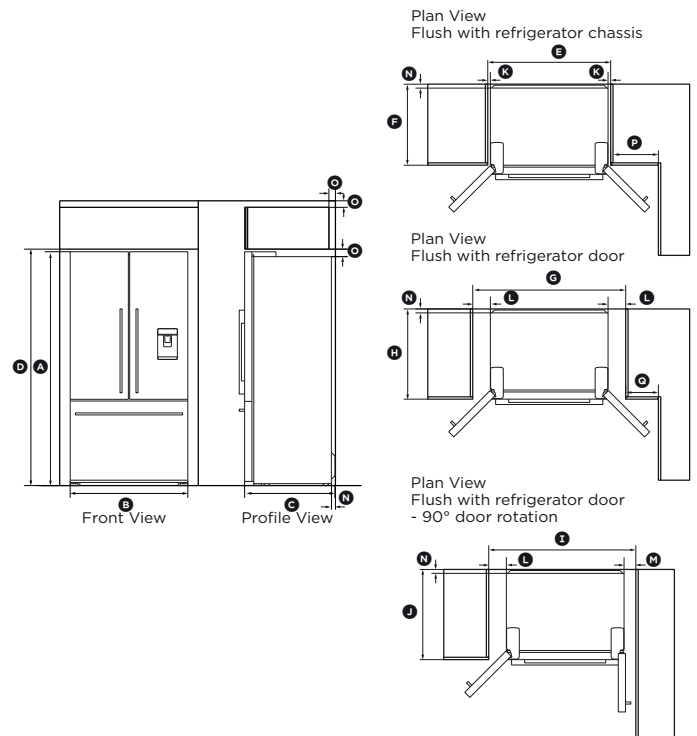

Product Dimensions

A Height	70 15/32"
B Width	35 7/16"
C Depth (excl. handle, incl. evaporator)	27 3/8"

Cabinetry Dimensions

D Inside height of cavity	71 1/4"
---------------------------	---------

Flush with refrigerator chassis – full door rotation

E Inside width	37"
F Inside depth	24 13/32"

Flush with refrigerator door – full door rotation

G Inside width	46 1/16"
H Inside depth flush to flat door	27 3/8"

Flush with refrigerator door – 90° door rotation

I Inside width	44 3/32"
J Inside depth flush to flat door	27 3/8"

Minimum Clearances

K Side clearance	2 5/16"
L Side clearance – flush with door – full rotation	5 5/16"
M Side clearance – flush with door – 90° rotation	3 1/2"
N Rear clearance (incl. rear compartment)	3 1/2"
O Vent (above refrigerator cabinet or around top of cupboard)	1 3/32"
P Door clearance – hinge side flush with chassis – full rotation	14 3/8"
P Door clearance – hinge side flush with door – full rotation	9 27/32"

Product Dimensions

Ⓐ Height	67 17/32"
Ⓔ Width	31 3/32"
Ⓒ Depth (excl. handle, incl. evaporator)	27 3/8"

Cabinetry Dimensions

Ⓓ Inside height of cavity	68 5/16"
---------------------------	----------

Flush with refrigerator chassis – full door rotation