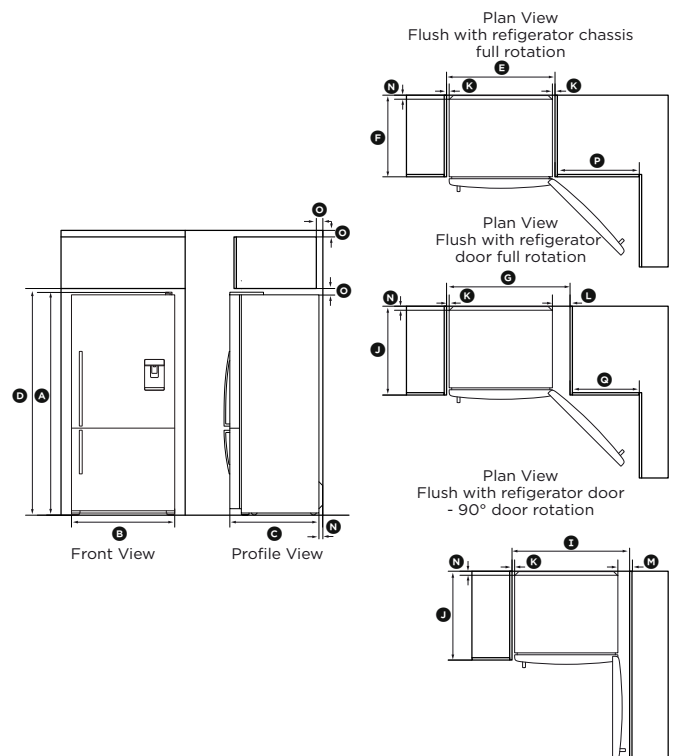

Product Dimensions

A Height – Ice & Water model/Standard model	67 1/8" / 66 15/16"
B Width	31 3/32"
C Depth (excl. handle, incl. evaporator)	28 5/32"

Cabinetry Dimensions

D Inside height of cavity	68 5/16"
---------------------------	----------

Flush with refrigerator chassis – full door rotation

E Inside width	32 1/16"
F Inside depth	24 13/32"

Flush with refrigerator door – full door rotation

G Inside width	37 7/32"
H Inside depth flush to curved door	26 25/32"

Flush with refrigerator door – 90° door rotation

I Inside width	35 7/16"
J Inside depth flush to curved door	26 25/32"

Minimum Clearances

K Side clearances	2 5/16"
L Side clearance – hinge side flush with door – full rotation	5 5/16"
M Side clearance – hinge side flush with door – 90° rotation	3 17/32"
N Rear clearance (including evaporator tray)	1 1/16"
O Vent (above refrigerator cabinet or around top of cupboard)	1 3/32"
P Door clearance – hinge side flush with chassis – full rotation	25 13/32"
Q Door clearance – hinge side flush with door – full rotation	20 7/16"

Product Dimensions

Ⓐ Height	67 17/32"
Ⓑ Width	25"
Ⓒ Depth (excl. handle, incl. evaporator)	27 3/8"

Cabinetry Dimensions

Ⓓ Inside height of cavity - Standard / Ice & Water model	68 5/16"
--	----------

Flush with refrigerator chassis — full door rotation