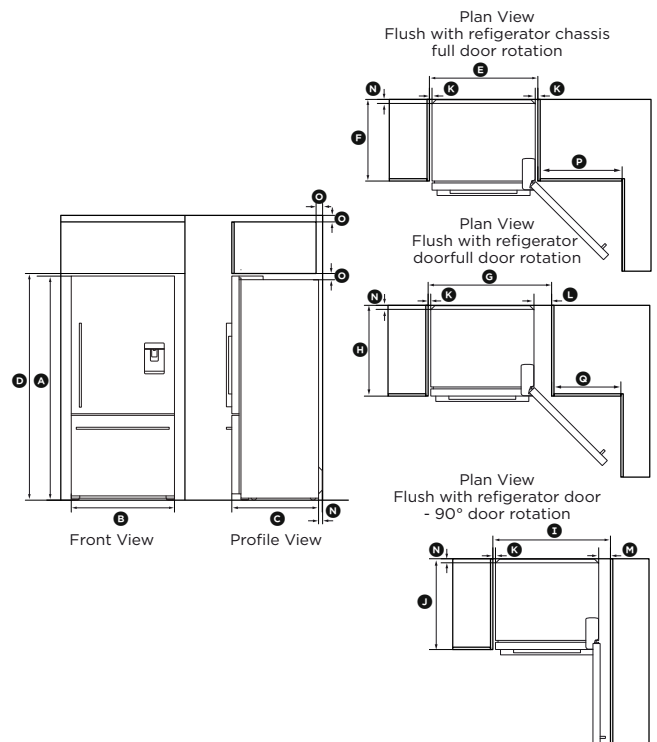

Product Dimensions

Height	67 17/32"
Width	31 3/32"
Depth (excl. handle, incl. evaporator)	27 3/8"

Cabinetry Dimensions

Inside height of cavity	68 5/16"
-------------------------	----------

Flush with refrigerator chassis — full door rotation

Inside width	32 1/16"
Inside depth	24 13/32"

Flush with refrigerator door — full door rotation

Inside width	37 1/32"
Inside depth flush to flat door	27 3/8"

Flush with refrigerator door — 90° door rotation

Inside width	35 7/16"
Inside depth flush to flat door	27 3/8"

Minimum Clearances

Side clearances	2 5/32"
Side clearance - hinge side flush with door - full rotation	5 5/16"
Side clearance - hinge side flush with door - 90° rotation	3 17/32"
Rear clearance (incl. evaporator tray)	1 3/16"
Vent (above refrigerator cabinet or around top of cupboard)	1 31/32"
Door clearance - hinge side flush with chassis - full rotation	25 13/32"
Door clearance - hinge side flush with door - full rotation	20 7/8"

Product Dimensions

A Height – Ice & Water model/Standard model	67 1/8" / 66 15/16"
B Width	31 3/32"
C Depth (excl. handle, incl. evaporator)	28 5/32"

Cabinetry Dimensions

D Inside height of cavity	68 5/16"
---------------------------	----------