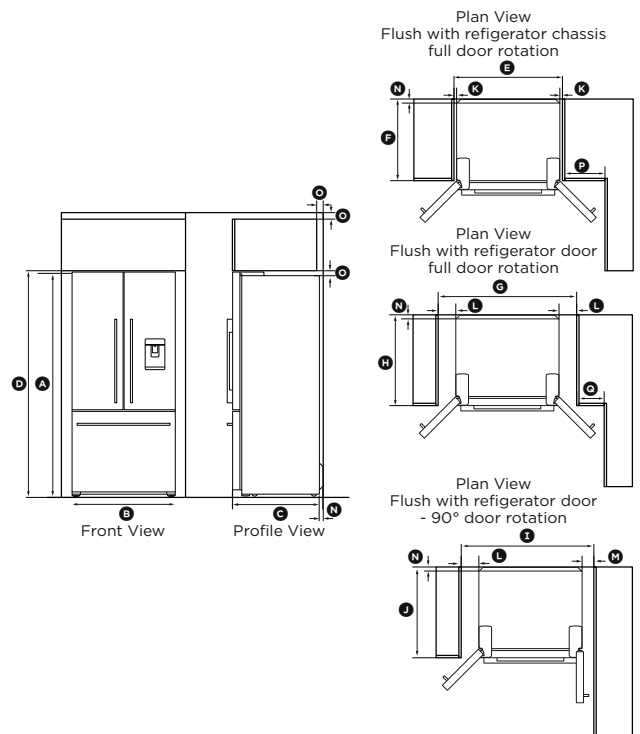

Product Dimensions

Ⓐ Height	67 17/32"
Ⓔ Width	31 3/32"
Ⓒ Depth (excl. handle, incl. evaporator)	27 3/8"

Cabinetry Dimensions

Ⓓ Inside height of cavity	68 5/16"
---------------------------	----------

Flush with refrigerator chassis – full door rotation

Ⓔ Inside width	32 1/16"
Ⓕ Inside depth	24 13/32"

Flush with refrigerator door – full door rotation

Ⓔ Inside width	41 23/32"
Ⓓ Inside depth flush to flat door	27 3/8"

Flush with refrigerator door – 90° door rotation

Ⓔ Inside width	39 31/32"
Ⓓ Inside depth flush to flat door	27 3/8"

Minimum Clearances

Ⓚ Side clearance	2 5/32"
Ⓒ Side clearance – hinge side flush with door – full rotation	5 3/16"
Ⓜ Side clearance – hinge side flush with door – 90° rotation	3 17/32"
Ⓝ Rear clearance (incl. evaporator tray)	1 3/16"
Ⓓ Vent (above refrigerator cabinet or around top of cupboard)	1 31/32"
Ⓕ Door clearance – hing side flush with chassis – full rotation	12 23/32"
Ⓓ Door clearance – hinge side flush with door – full rotation	8 5/32"

Product Dimensions

Height	67 17/32"
Width	31 3/32"
Depth (excl. handle, incl. evaporator)	27 3/8"

Cabinetry Dimensions

Inside height of cavity	68 5/16"
-------------------------	----------

Flush with refrigerator chassis — full door rotation