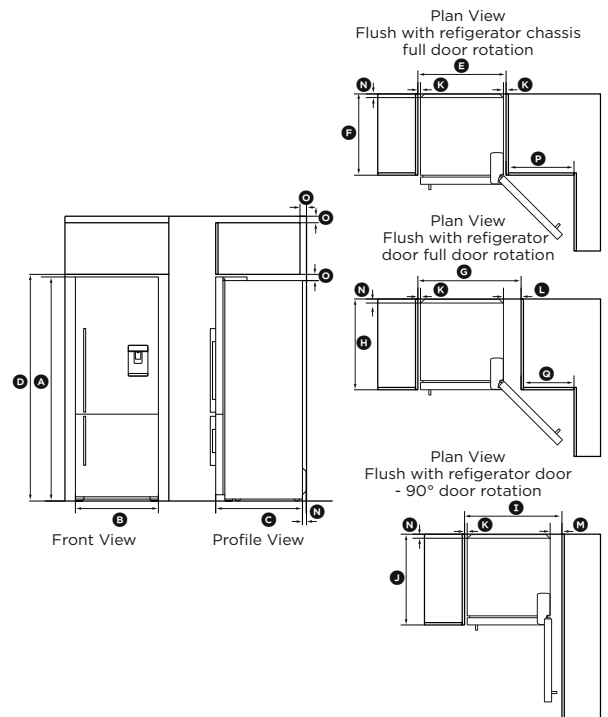

Product Dimensions

A Height – Ice & Water model/Standard model	67 1/8" / 66 15/16"
B Width	31 3/32"
C Depth (excl. handle, incl. evaporator)	28 5/32"

Cabinetry Dimensions

D Inside height of cavity	68 5/16"
---------------------------	----------

Product Dimensions

Ⓐ Height	67 17/32"
Ⓑ Width	25"
Ⓒ Depth (excl. handle, incl. evaporator)	27 3/8"

Cabinetry Dimensions

Ⓓ Inside height of cavity - Standard / Ice & Water model	68 5/16"
--	----------

Flush with refrigerator chassis — full door rotation

Ⓔ Inside width of cavity	26 9/16"
Ⓕ Inside depth of cavity	24 13/32"

Flush with refrigerator door — full door rotation

Ⓖ Inside width of cavity	31 3/32"
Ⓗ Inside depth of cavity flush to flat door	27 3/8"

Flush with refrigerator door — 90° door rotation

Ⓘ Inside width of cavity	29 13/32"
Ⓙ Inside depth of cavity flush to flat door	27 3/8"

Minimum Clearances

Ⓚ Side clearances	2 5/16"
Ⓛ Side clearance - hinge side flush with door - full rotation	5 5/16"
Ⓜ Side clearance - hinge side flush with door - 90° rotation	3 17/32"
Ⓝ Rear clearance (including evaporator tray)	1 3/16"
Ⓞ Vent (above refrigerator cabinet or around top of cupboard)	1 3/32"
Ⓟ Rear clearance (including evaporator tray)	20 15/32"
Ⓠ Vent (above refrigerator cabinet, around top of cupboard)	15 1/16"