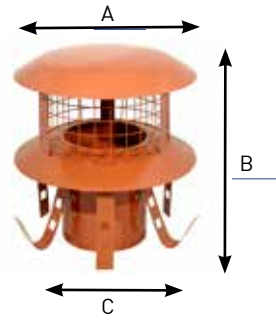

→ POT HANGER RAIN CAP WITH BIRD GUARD, TERRACOTTA FINISH

Code	Description	Item No.	A	B	C
PHRCTER125	Pot Hanger Rain Cap, Terracotta	100134	330	300	120
PHRCTER150	Pot Hanger Rain Cap, Terracotta	100135	330	300	145
PHRCTER175	Pot Hanger Rain Cap, Terracotta	100136	330	300	170
PHRCTER200	Pot Hanger Rain Cap, Terracotta	100137	330	300	195