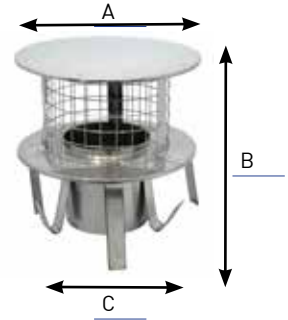

→ POT HANGER RAIN CAP WITH BIRD GUARD, STEEL FINISH

Code	Description	Item No.	A	B	C
PHRCSS125	Pot Hanger Rain Cap	100130	330	300	120
PHRCSS150	Pot Hanger Rain Cap	100131	330	300	145
PHRCSS175	Pot Hanger Rain Cap	100132	330	300	170
PHRCSS200	Pot Hanger Rain Cap	100133	330	300	195