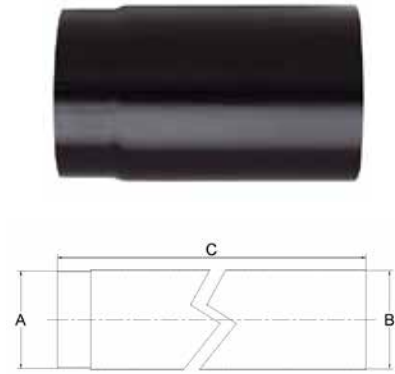

→ STRAIGHT LENGTHS

Code	Description	Item No.	Ø	A	B	C
VIT250X4	Pipe 250 x 4"	100150	100	99	102	250
VIT500X4	Pipe 500 x 4"	100151	100	99	102	500
VIT1000X4	Pipe 1000 x 4"	100152	100	99	102	1000
VIT250X5	Pipe 250 x 5"	100153	125	123	126	250
VIT500X5	Pipe 500 x 5"	100154	125	123	126	500
VIT1000X5	Pipe 1000 x 5"	100155	125	123	126	1000
VIT250X6	Pipe 250 x 6"	100156	150	149	152	250
VIT500X6	Pipe 500 x 6"	100157	150	149	152	500
VIT1000X6	Pipe 1000 x 6"	100158	150	149	152	1000
VIT250X7	Pipe 250 x 7"	100159	175	177	180	250
VIT500X7	Pipe 500 x 7"	100160	175	177	180	500
VIT1000X7	Pipe 1000 x 7"	100161	175	177	180	1000