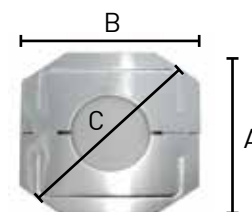

→ GAS CLAMP KIT

Code	Description	Item No.	A	B	C
GOFC125	Gas & Oil Flexible Flue Liner Clamp Kit 125mm	100555	300	300	130
GOFC150	Gas & Oil Flexible Flue Liner Clamp Kit 150mm	100556	300	300	155
GOFC175	Gas & Oil Flexible Flue Liner Clamp Kit 175mm	100557	300	300	180
GOFC200	Gas & Oil Flexible Flue Liner Clamp Kit 200mm	100558	300	300	180