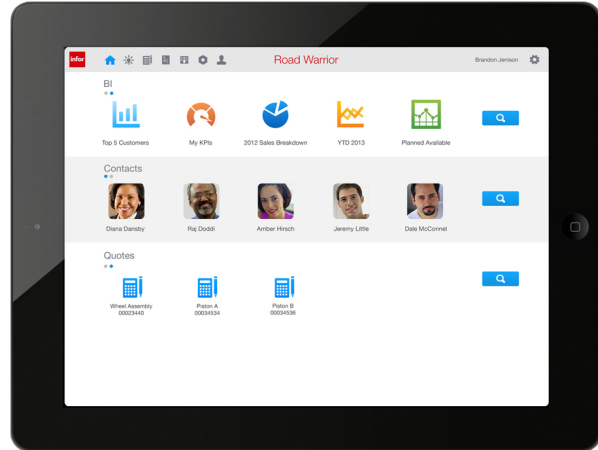

Trust a global source

Infor experts bring decades of highly focused experience to an assortment of industries. We've embedded the critical details of that knowledge in our portfolio of software solutions. Now we've added the most important piece of the puzzle—the ability to integrate best-of-breed, industry-specific solutions to address your entire business process in a way that best suits the unique requirements of your business and industry. Our goal in creating Infor ION Connect was to create a uniquely powerful connective framework that makes your software systems work together for maximum speed and efficiency, so you can be an industry leader.

Accelerate your business

Infor ION Connect serves as the engine that drives all the other parts of our innovative ION technology stack. Based on open source technologies, ION Connect takes a unique approach to business software integration that includes enough breadth and flexibility to support integration services, cloud services, mobile services, and advanced reporting services within a single, elegant framework.

Rather than trying to “bolt” multiple applications together with clumsy point-to-point database integrations, Infor ION Connect enables each application to transmit and receive small XML documents, called Business Object Documents (BODs), into the ION Connect framework. Each application can “subscribe” to the BODs that relate to its task and ignore all others. That way every application gets access to business-critical information without being slowed down by information that only applies to the work of a different application.

ION Connect also delivers a unique new collection of services to help your business function more effectively, including:

Infor ION Pulse—This interactive system lets you monitor your entire business as easily as you'd monitor your favorite social media feed, and adds contextual intelligence to help you make better decisions faster.

Infor ION Business Vault— A single, optimized, unbreakable business repository where Infor ION stores enterprise data, this unifying source for all the data that flows through ION makes it a robust platform for reporting, business intelligence, and analytics.