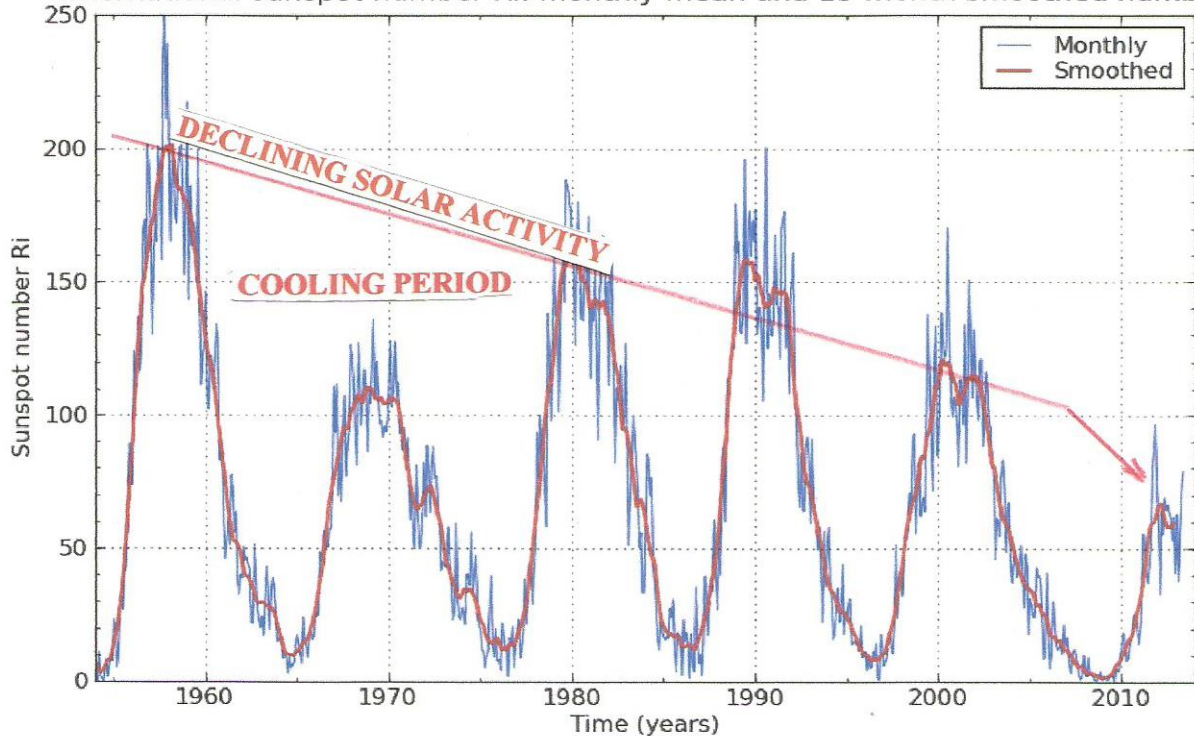

International sunspot number Ri: monthly mean and 13-month smoothed number

# Monthly sunspot number over the last 60 years

Monthly (blue) and 13-month smoothed (red) sunspot numbers over the last 6 cycles.