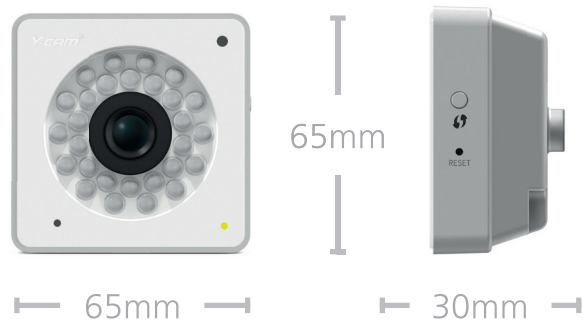

Range specifications

Y-cam Cube

Y-cam Cube (Black):	YCB005
Y-cam Cube (White):	YCW005
Type:	VGA
Image device:	1/4" CMOS
Pixels:	310,000
Image resolutions:	640x480 (VGA), 320x240 (QVGA), 160x120 (QQVGA)

Y-cam Cube HD 720

Y-cam Cube HD 720 (Black):	YCBHD5
Y-cam Cube HD 720 (White):	YCWHHD5
Type:	High Definition 720p
Image device:	1/4" CMOS, 1 Megapixel
Pixels:	921,600
Image resolutions:	1280x720 (HD720p), 768x432, 512x288, 256x144, 176x144

Y-cam Cube HD 1080

Y-cam Cube HD 1080 (Black):	YCBHD6
Y-cam Cube HD 1080 (White):	YCWHHD6
Type:	High Definition 1080p
Image device:	1/2.7" CMOS, 2 Megapixels
Pixels:	2,073,600
Image resolutions:	1920x1080 (HD1080p), 1280x720 (HD720p), 768x432, 512x288, 256x144, 176x144

What's in the box

All the cameras in the Y-cam Cube range share the following standard characteristics:

Camera

Infrared night vision:	Up to 15m with IR cut-filter
White Balance, Exposure, Gain:	Auto
Viewing angle:	VGA: H:60°, V:43° 720: 60°, 34° 1080: 90°, 50°
Focal length:	f=3.6mm
Aperture:	F2.0
Min.Illumination:	1.0 Lux
Image compression:	H.264, MPEG4, MJPEG
Max. frame rate at high res:	VGA: 30 FPS 720: 30 FPS 1080: 15 FPS
Audio compression:	AAC
Built-in microphone:	Electret Condenser Microphone
MicroSD slot:	Up to 64 Gb, min Class 4
Power:	DC 12V, 3.75W
Operating temperature:	-5 to +45 °C (+22 to +113 °F)
Storage temperature:	-20 to +60 °C (-4 to +140 °F)
Operating humidity:	20-80%RH (Non-condensing)
Storage humidity:	20-95%RH (Non-condensing)
Dimensions (W x H x D):	65mm x 65mm x 30mm
Weight:	80g / 2.8 oz

Network

Authentications:	ID/Password, Admin/User (Up to 64)
Network protocols:	TCP, UDP, IP, ARP, ICMP, DHCP, DNS, HTTP, FTP, SMTP, NTP, PPPoE, UPnP, DDNS
Stream type:	HTTP, RTSP/RTMP/RTCP, 3GPP
Network connection:	10BASE-T/100BASE-TX
Power over Ethernet (POE):	Optional accessory (YCACCPoE)

Wireless LAN

Wireless technology:	IEEE802.11b/g/n, 2.412-2.462GHz
Transmission speed:	150Mbps/54Mbps/22Mbps/11Mbps/ 5.5Mbps/2Mbps/1Mbps (Auto Switch)
Wireless security:	WEP (64/128 bit), WPA-PSK(AES/TKIP), WPA2-PSK(AES/TKIP)
Wi-Fi Protected Setup (WPS):	Yes

Minimum system requirements

PC operating system:	Windows XP or later
Processor:	Intel Pentium III, 1GHz or Higher
Memory:	256MB RAM Minimum
Mac OS:	Mac OSX 10.4 (Tiger) or later
Processor:	800MHz - PowerPC G4 or Intel
Memory:	128Mb RAM (256Mb recommended)

Minimum software requirements

Browser setup & viewing:	Internet Explorer 7, Google Chrome, Firefox 5 and Safari 5 or later.
Mobile phone viewing:	Direct viewing on iOS & Android. Y-cam Mobile live images feed can be viewed via most internet enabled devices.
Operating system:	Microsoft Windows, Mac, Linux
Mobile system:	Apple iOS, Android, BlackBerry, Windows