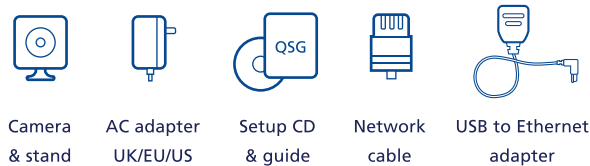

Range specifications

Y-cam Cube

Y-cam Cube (Black):	YCB005
Y-cam Cube (White):	YCW005
Type:	VGA
Image device:	1/4" CMOS
Pixels:	310,000
Image resolutions:	640x480 (VGA), 320x240 (QVGA), 160x120 (QQVGA)

Y-cam Cube HD 720

Y-cam Cube HD 720 (Black):	YCBHD5
Y-cam Cube HD 720 (White):	YCWHHD5
Type:	High Definition 720p
Image device:	1/4" CMOS, 1 Megapixel
Pixels:	921,600
Image resolutions:	1280x720 (HD720p), 768x432, 512x288, 256x144, 176x144

Y-cam Cube HD 1080

Y-cam Cube HD 1080 (Black):	YCBHD6
Y-cam Cube HD 1080 (White):	YCWHHD6
Type:	High Definition 1080p
Image device:	1/2.7" CMOS, 2 Megapixels
Pixels:	2,073,600
Image resolutions:	1920x1080 (HD1080p), 1280x720 (HD720p), 768x432, 512x288, 256x144, 176x144

What's in the box

All the cameras in the Y-cam Cube range share the following standard characteristics:

Camera

Infrared night vision:	Up to 15m with IR cut-filter
White Balance, Exposure, Gain:	Auto
Viewing angle:	VGA: H:60°, V:43° 720: 60°, 34° 1080: 90°, 50°
Focal length:	f=3.6mm
Aperture:	F2.0
Min.Illumination:	1.0 Lux
Image compression:	H.264, MPEG4, MJPEG
Max. frame rate at high res:	VGA: 30 FPS 720: 30 FPS 1080: 15 FPS
Audio compression:	AAC
Built-in microphone:	Electret Condenser Microphone
MicroSD slot:	Up to 64 Gb, min Class 4
Power:	DC 12V, 3.75W
Operating temperature:	-5 to +45 °C (+22 to +113 °F)
Storage temperature:	-20 to +60 °C (-4 to +140 °F)
Operating humidity:	20-80%RH (Non-condensing)
Storage humidity:	20-95%RH (Non-condensing)
Dimensions (W x H x D):	65mm x 65mm x 30mm
Weight:	80g / 2.8 oz

Network

Authentications:	ID/Password, Admin/User (Up to 64)
Network protocols:	TCP, UDP, IP, ARP, ICMP, DHCP, DNS, HTTP, FTP, SMTP, NTP, PPPoE, UPnP, DDNS
Stream type:	HTTP, RTSP/RTMP/RTCP, 3GPP
Network connection:	10BASE-T/100BASE-TX
Power over Ethernet (POE):	Optional accessory (YCACCPoE)

Wireless LAN

Wireless technology:	IEEE802.11b/g/n, 2.412-2.462GHz
Transmission speed:	150Mbps/54Mbps/22Mbps/11Mbps/ 5.5Mbps/2Mbps/1Mbps (Auto Switch)
Wireless security:	WEP (64/128 bit), WPA-PSK(AES/TKIP), WPA2-PSK(AES/TKIP)
Wi-Fi Protected Setup (WPS):	Yes

Minimum system requirements

PC operating system:	Windows XP or later
Processor:	Intel Pentium III, 1GHz or Higher
Memory:	256MB RAM Minimum
Mac OS:	Mac OSX 10.4 (Tiger) or later
Processor:	800MHz - PowerPC G4 or Intel
Memory:	128Mb RAM (256Mb recommended)

Minimum software requirements

Browser setup & viewing:	Internet Explorer 7, Google Chrome, Firefox 5 and Safari 5 or later.
Mobile phone viewing:	Direct viewing on iOS & Android. Y-cam Mobile live images feed can be viewed via most internet enabled devices.
Operating system:	Microsoft Windows, Mac, Linux
Mobile system:	Apple iOS, Android, BlackBerry, Windows