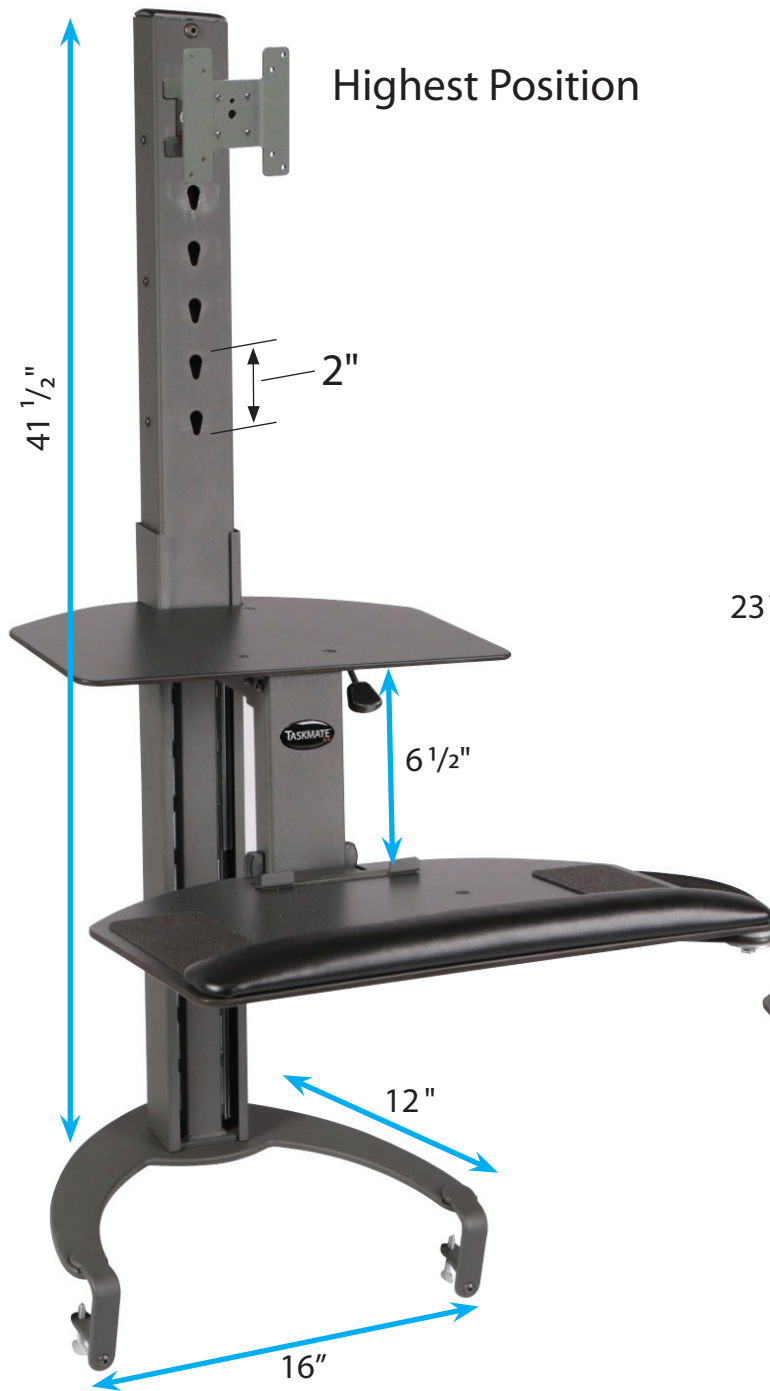

### Monitor Mount

- VESA Standard Monitor Mount 75mm & 100mm
- Depth from monitor to wrist rest 22"
- Weight capacity – 35lbs
- Max. LCD Size Single - 30"
- Max. LCD Size Dual - 24"
- Tilt

### Keyboard Mechanism

- Sits 4" below the work surface in lowest position
- Degree of keyboard tilt 0°, 5°, 10°

### Height Adjustability Specs

- Travel Range - 18"
- Tabletop is 3" from the surface when in the lowest position
- Tabletop is 20.5" from surface in the highest position

### Shipping

- Shipping Dimensions - 33" x 20" x 16"
- Shipping Weight – 45lbs