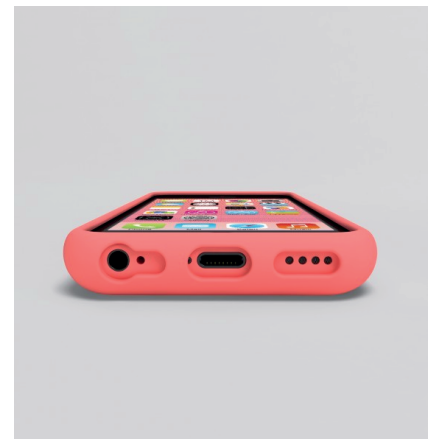

Studio Proper launches Wallee M for iPhone 5C

Melbourne, Australia.

Studio Proper, a leading manufacturer of functional and award-winning cases and accessories, announces the highly anticipated magnetically mountable case for iPhone 5c. With their proprietary magnetic mounting technology, Studio Proper allows users to enjoy their new device in ways they never thought possible. These cases provide a greater combination of function, sleek protection and style than any other case on the market, and are compatible with all Wallee M accessories.

Studio Proper knows the importance of the safety and security of your smartphone. With the new Wallee M mountable case for the iPhone 5c, your device will remain safe and secure whatever the task. The Wallee M case features a newly designed, tough coverall Silicone body, anti-slip grip, and is compatible with all Wallee M mounts and accessories, including the market leading car/windscreen mount, wall mount and table stand. Retailing at \$29.95, the Wallee M for iPhone 5c is available for pre-order with shipping scheduled for end of October.

Studio Proper understands that Apple works hard at squeezing an immense amount of technology into a slim and light-weight device. Studio Proper's magnetic mounting system is the only one on the market that respects both of these design goals and delivers an immense amount of functionality while barely adding any thickness or weight to the device itself.