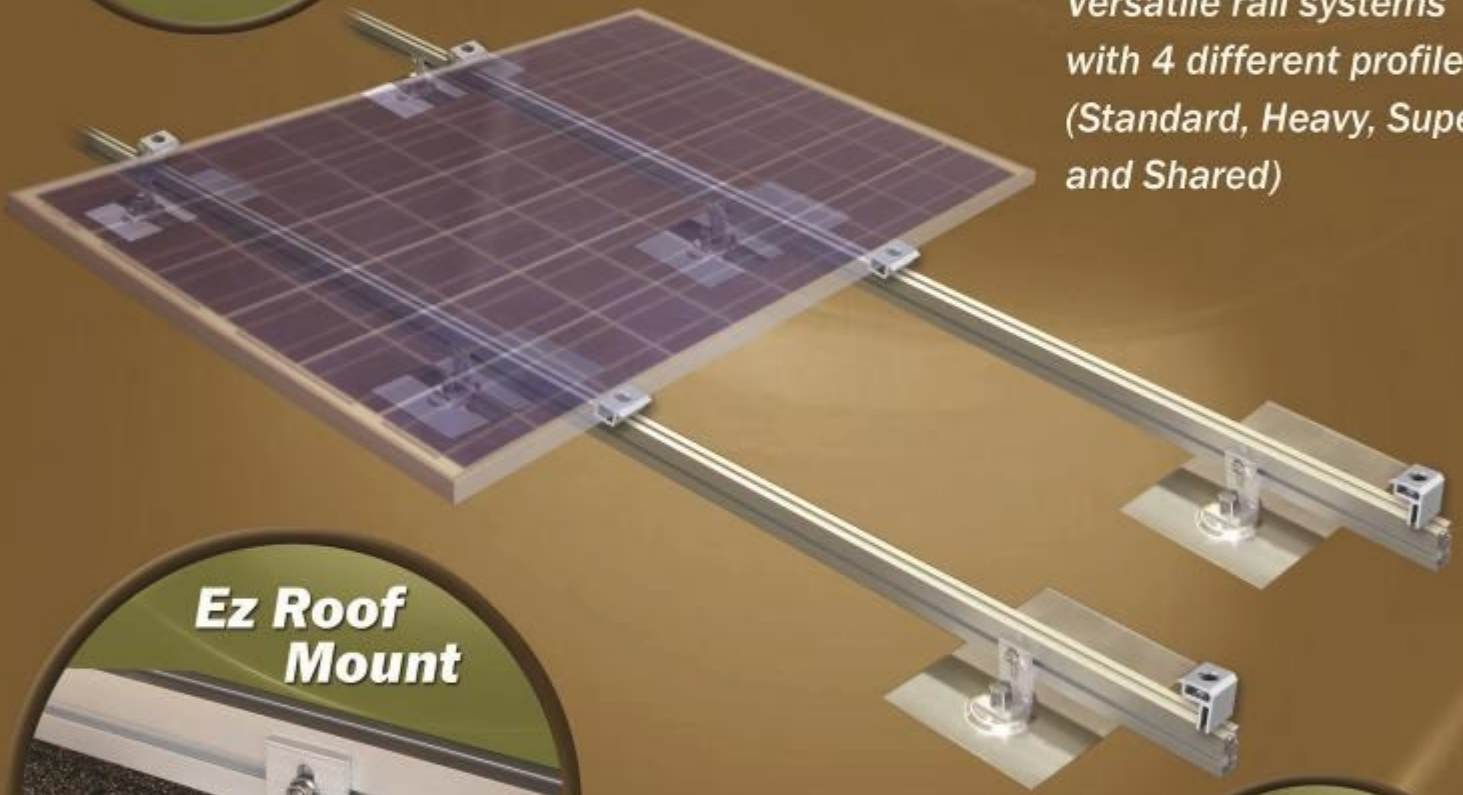

# EZHelio Pitched Roof System

Versatile • Easy to install • Cost effective

## Clamps

Universal End & Mid clamps designed for extra strength

## Helio Rails

Versatile rail systems with 4 different profiles (Standard, Heavy, Super and Shared)

## Ez Roof Mount

Designed to be simpler and installed faster, Ez Roof Mount is the best flashing solution available