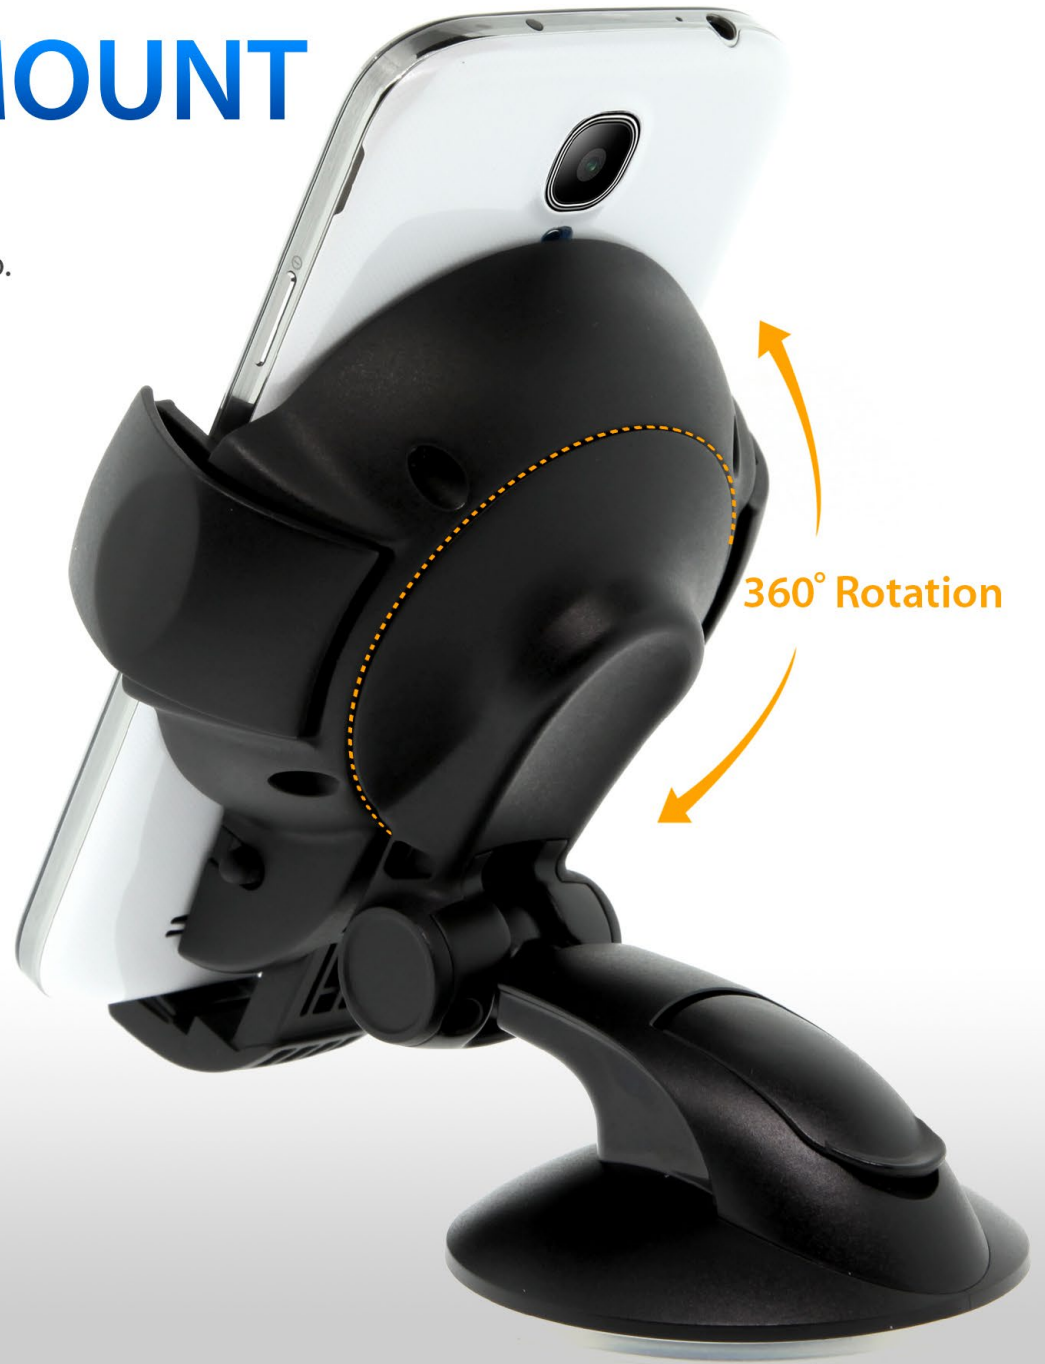

iOttie

Get Protected. Get Going!

FULLY FEATURED MOUNT

Packed with enough features to ensure your device is not only mounted safely & securely - but that it remains charged as well for all your apps, streaming & music on the go.

- 1
- 2
- 3

1. 3 Stage Charging LED, USB Charging Port
2. Extendable Bottom Arm
3. Sticky Gel Pad

www.iOttie.com

Copyright © 2013 iOttie, Inc. All rights reserved worldwide.