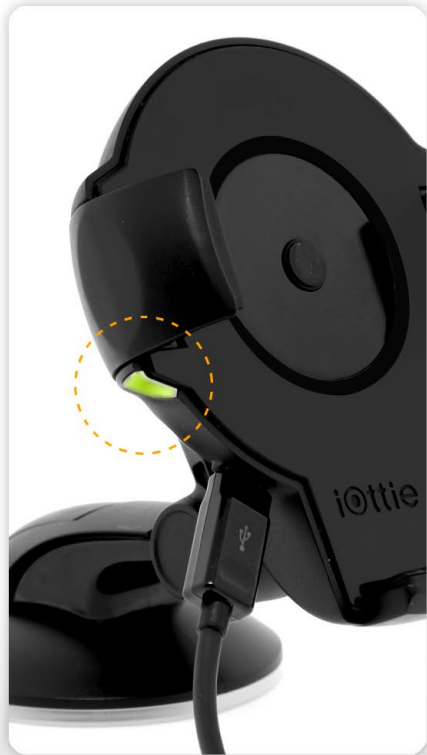

iOttie

Get Protected. Get Going!

FULLY FEATURED MOUNT

Packed with enough features to ensure your device is not only mounted safely & securely - but that it remains charged as well for all your apps, streaming & music on the go.

- 1
- 2
- 3

1. 3 Stage Charging LED, USB Charging Port
2. Extendable Bottom Arm
3. Sticky Gel Pad

www.iOttie.com

Copyright © 2013 iOttie, Inc. All rights reserved worldwide.