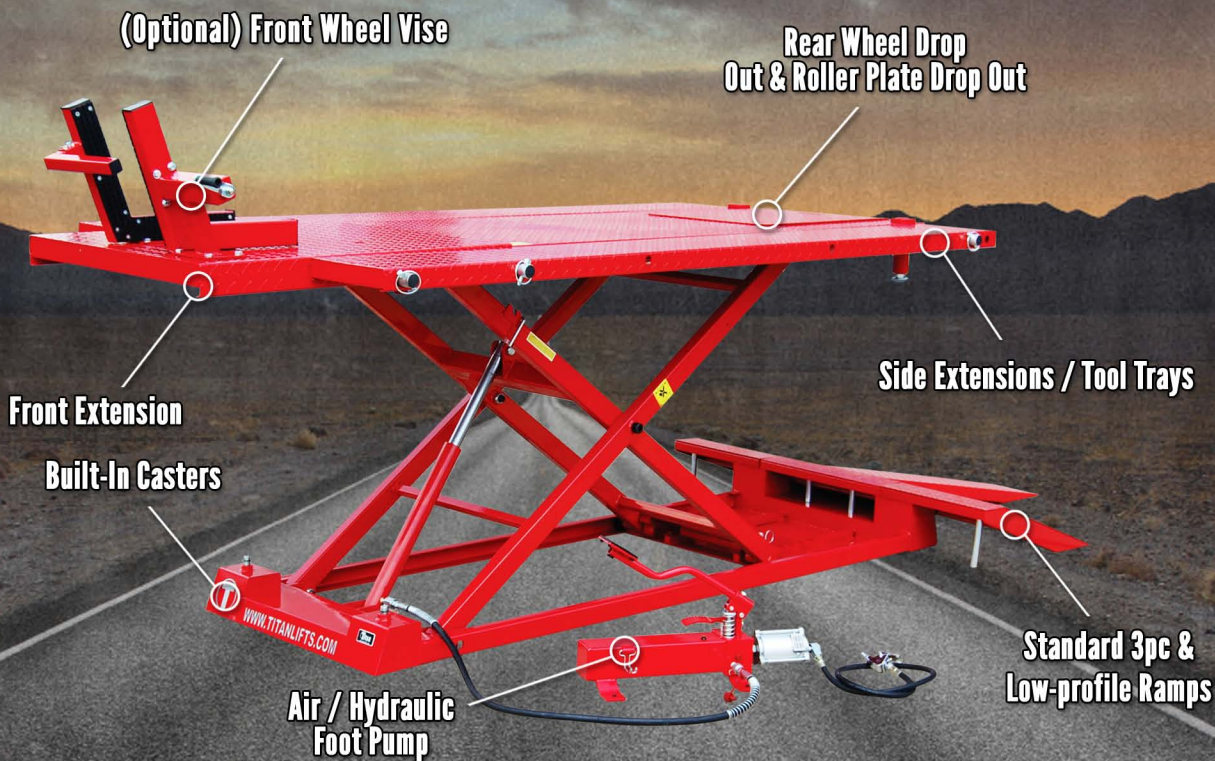

TITAN[®]

L I F T S

BEST
NEW PRODUCT
Powersports
★ SEMA 2014 ★

1500XLT
1,500 LB. CAPACITY

NOTHING[™]
STRONGER

Titan 1500 lb Motorcycle Lift

The heavy-duty Titan 1,500 lb. capacity motorcycle lift comes complete with everything you need to help you perform maintenance and repairs on your heavier ATV's, motorcycles and other vehicles. The dual function power unit allows you to hook the lift up to compressed air or simply use the hydraulic foot-pump operation to raise and lower your vehicles while the automatic safety locks make sure that you are safe and secure the entire time. Built from heavy duty 12-gauge steel and powder coated with your choice of a durable red or black finish, the Titan 1500XLT is one of Titan's finest.

Includes:

- Front Table Extension
- Side Extensions
- Standard Rear Wheel Drop Out & Roller Plate Drop Out
- 3 Detachable Motorcycle Ramps
- Air / Hydraulic Pump Unit
- Rear Support Poles
- Retractable Casters
- Low Profile Ramp

Optional: Rubber Lined Front Wheel Vise

Specifications	1500XLT
Lifting Capacity	1,500 lbs.
Max Lifting Height	45"
Lowered Height	8-1/2"
Power Supply	Air/Hydraulic - Min. 90PSI
Table Length	80"
Table Length w/ Extensions	102"
Table Width	30"
Table Width w/ Extensions	52"