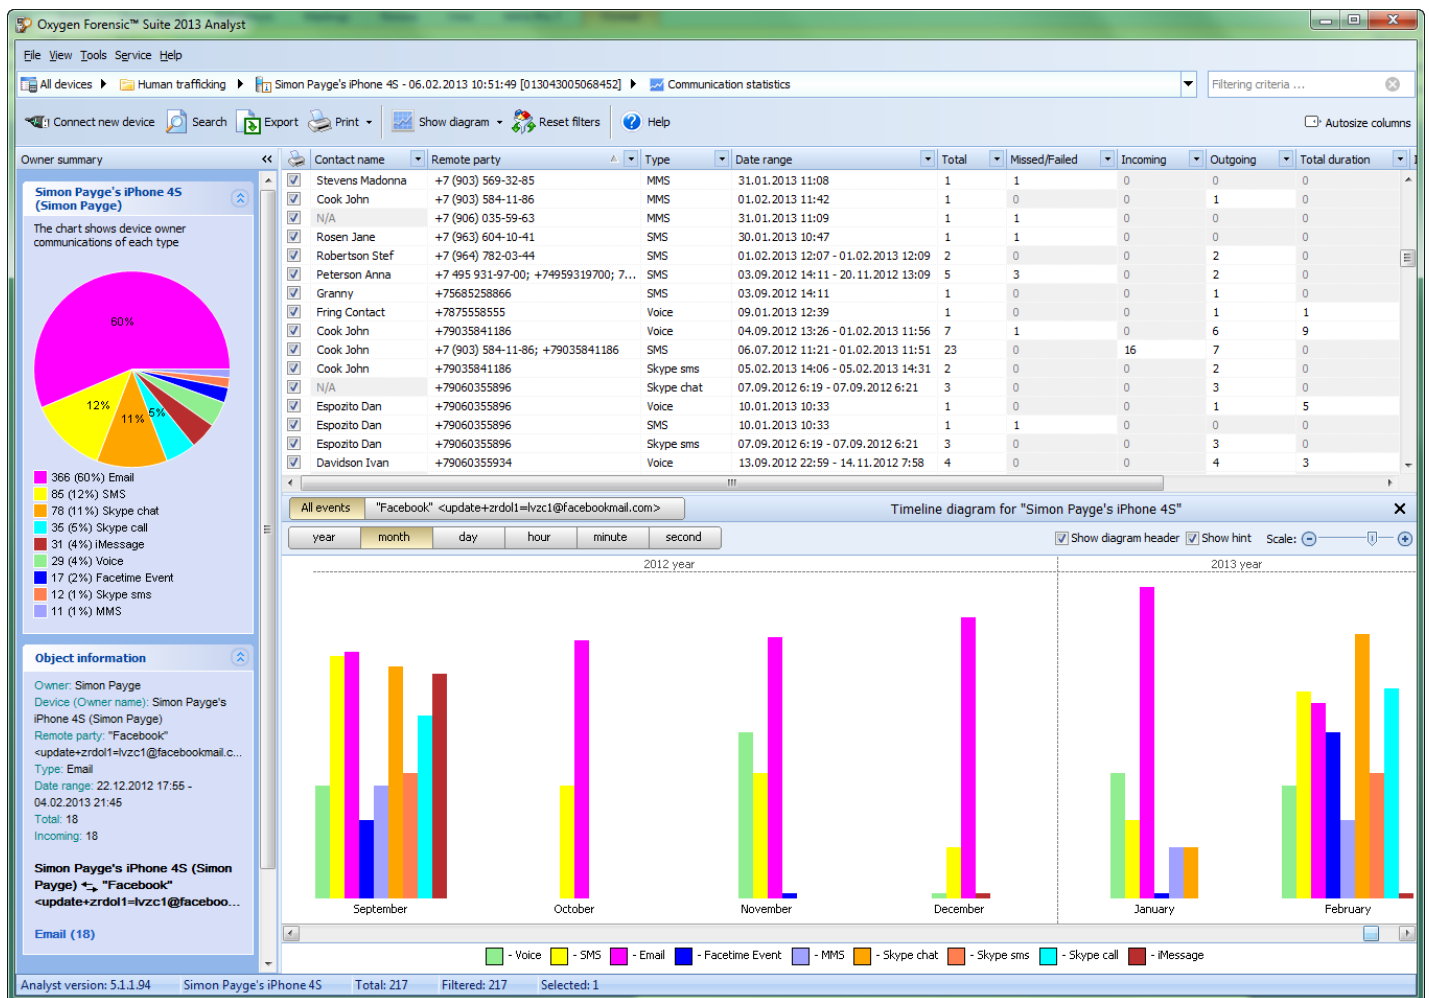

## It's all about the meaning

Oxygen Forensic Suite offers several statistical analysis tools giving forensic specialists the ability to quickly reveal activity of the devices owners as well as social connections between users of mobile devices under investigation and their contacts.

A graphical chart is available to display user activities for selected periods of time. The chart allows grouping all possible mobile device events over different time intervals (from one second to one year) and filtering them by various parameters.

The chart enables forensic experts to easily analyze detailed activities of a single contact or group of contacts at a glance.

**Evidence note**

Enter a note for the evidence

**Geo positioning**

Geo position (from Exif)  
Latitude: N 55,767999  
Longitude: E 37,684833

Diagram Item data

year month day hour minute second

2011 year 2012 year 2013 year