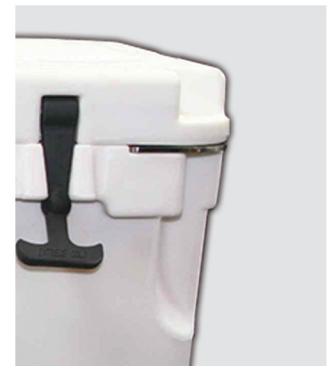

## ULTIMATE ACCESSORIES

- ▶ Baskets
- ▶ Freeze Pack Dividers
- ▶ Tie-Down Kit
- ▶ Marine Grade Lock
- ▶ Chock Set

## ULTIMATE FEATURES

**CUTTING BOARD** LID

**INTEGRATED** WHEELS

**2 IN.** DRAIN PLUG

**RECESS** LOCK POINTS