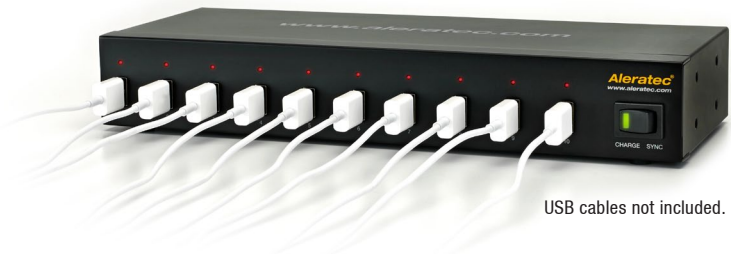

Charge and Sync Station Mini 10™

Target USB Ports: 10

Power Requirements:

AC 100-240V, 50-60Hz, 2.1A

Power Output: DC 24V, 6.25A

Smart-Charge Support:

iPad and most other iOS devices

Charge Support:

Warranty: Limited 1 year parts and labor

UPC Code: 808068-00786-9

Product Features

- Smart-Charge up to 10 iPad, iPad Mini or other iOS devices simultaneously
- Charge or sync up to 10 iOS, Android and most other USB-charged devices simultaneously
- 150W power adapter has enough power for up to a full 2.1 amps per port
- LED indicators show whether your attached tablets are charging or syncing
- Durable, all-metal construction enclosure

USB cables not included.

10-Port Portable Tablet and iPad Charge and Sync Station

Aleratec's Charge and Sync Station Mini 10 supports smart-charging of up to 10 iPad, iPad Mini or other iOS devices simultaneously. This compact, portable charging hub can also be used to charge or sync up to 10 iOS, Android and most other devices simultaneously. A 150W power adapter provides enough juice to quickly charge all 10 devices. Handy LED indicator lights show whether your devices are charging or syncing.