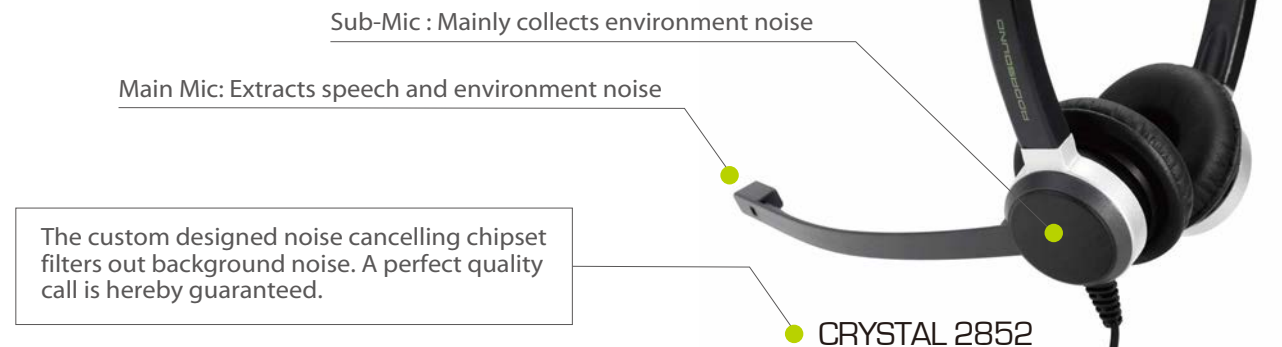

DUAL-MICS NOISE CANCELLING TECHNOLOGY :