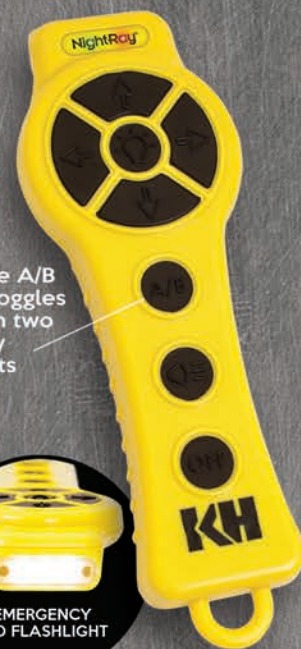

## Dependable, Clear Communication

KH's exclusive Nightwave™ transmitter technology provides clear and consistent, noise free communication. The enhanced signal-to-noise ratio between the remote and receiver with KH's proprietary selective signal processing provides the technology for this state of the art NightRay 2 Spotlight System. KH's multiple R.F. code sequencing with positive identification eliminates false signals from other R.F. transmitters and environmental noise.

## Features on the NightRay 2 Spotlight System:

- New wireless TwinRay Controller will operate one or two NightRay Spotlights
- Purchase a single NightRay system and easily add a second NightRay Spotlight
- Exclusive A/B switch toggles control between two lights
- Available for dual-filament, Halogen, and HID NightRay models
- Easy Cat 5 plug & play installation on TwinRay wired joystick
- 5 Year limited warranty

## TwinRay Controller

Exclusive A/B Switch toggles between two NightRay Spotlights

EMERGENCY LED FLASHLIGHT

Ergonomically designed for easy gloved-hand use

**CALL TODAY  
AND DISCOVER THE  
NEW NIGHTRAY 2  
DIFFERENCE!**