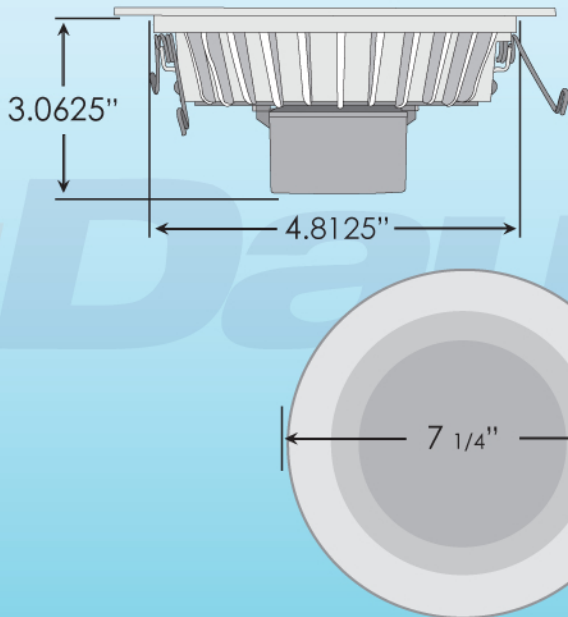

5" or 6" LED Down Light RetroFit Kit 13 Watt

Dimensions

Product Summary

- Recommended Applications: Lighting for homes, restaurants, kitchens, hotels, malls, retail shops, or any other place where accent lighting is required.
- 120 VAC multi-volt LED Driver
- Fully dimmable; compatible with most existing dimmers
- 120° Beam angle
- LED retrofit includes Edison base
- Reliable 30,000 hours lifetime
- UL Listed and Manufactured under ISO 9001
- Available in 2700K, 3000K, 4000K, & 6000K
- Weight: 1.4 lbs
- Wattage: 13W

CODE	PRODUCT DESCRIPTION	LUMENS	BEAM	CRI
487537	LED-DL6-13COB-2700K-120V	800	120°	82
487538	LED-DL6-13COB-3000K-120V	800	120°	82

1 SW 129th Ave., Pembroke Pines, FL 33027

Toll Free 800.883.2590 | Fax 305.594.9308 | sales@dauermanufacturing.com | DauerManufacturing.com