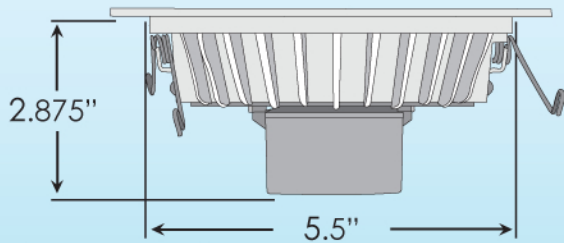

6" LED Down Light

RetroFit Kit 18 Watt

Dimensions

Product Summary

- Recommended Applications: Lighting for homes, restaurants, kitchens, hotels, malls, retail shops, or any other place where accent lighting is required.
- 120/277 VAC multivolt LED Driver
- Fully dimmable and compatible with most existing dimmers
- 120° Beam angle
- LED retrofit includes Edison base (GU24 base is available)
- Reliable 30,000 hours lifetime
- UL Listed and Manufactured under ISO 9001
- Available in 2700K, 3000K, 4000K, & 6000K
- Weight: 1.4 lbs
- Wattage: 18W
- Lumens: