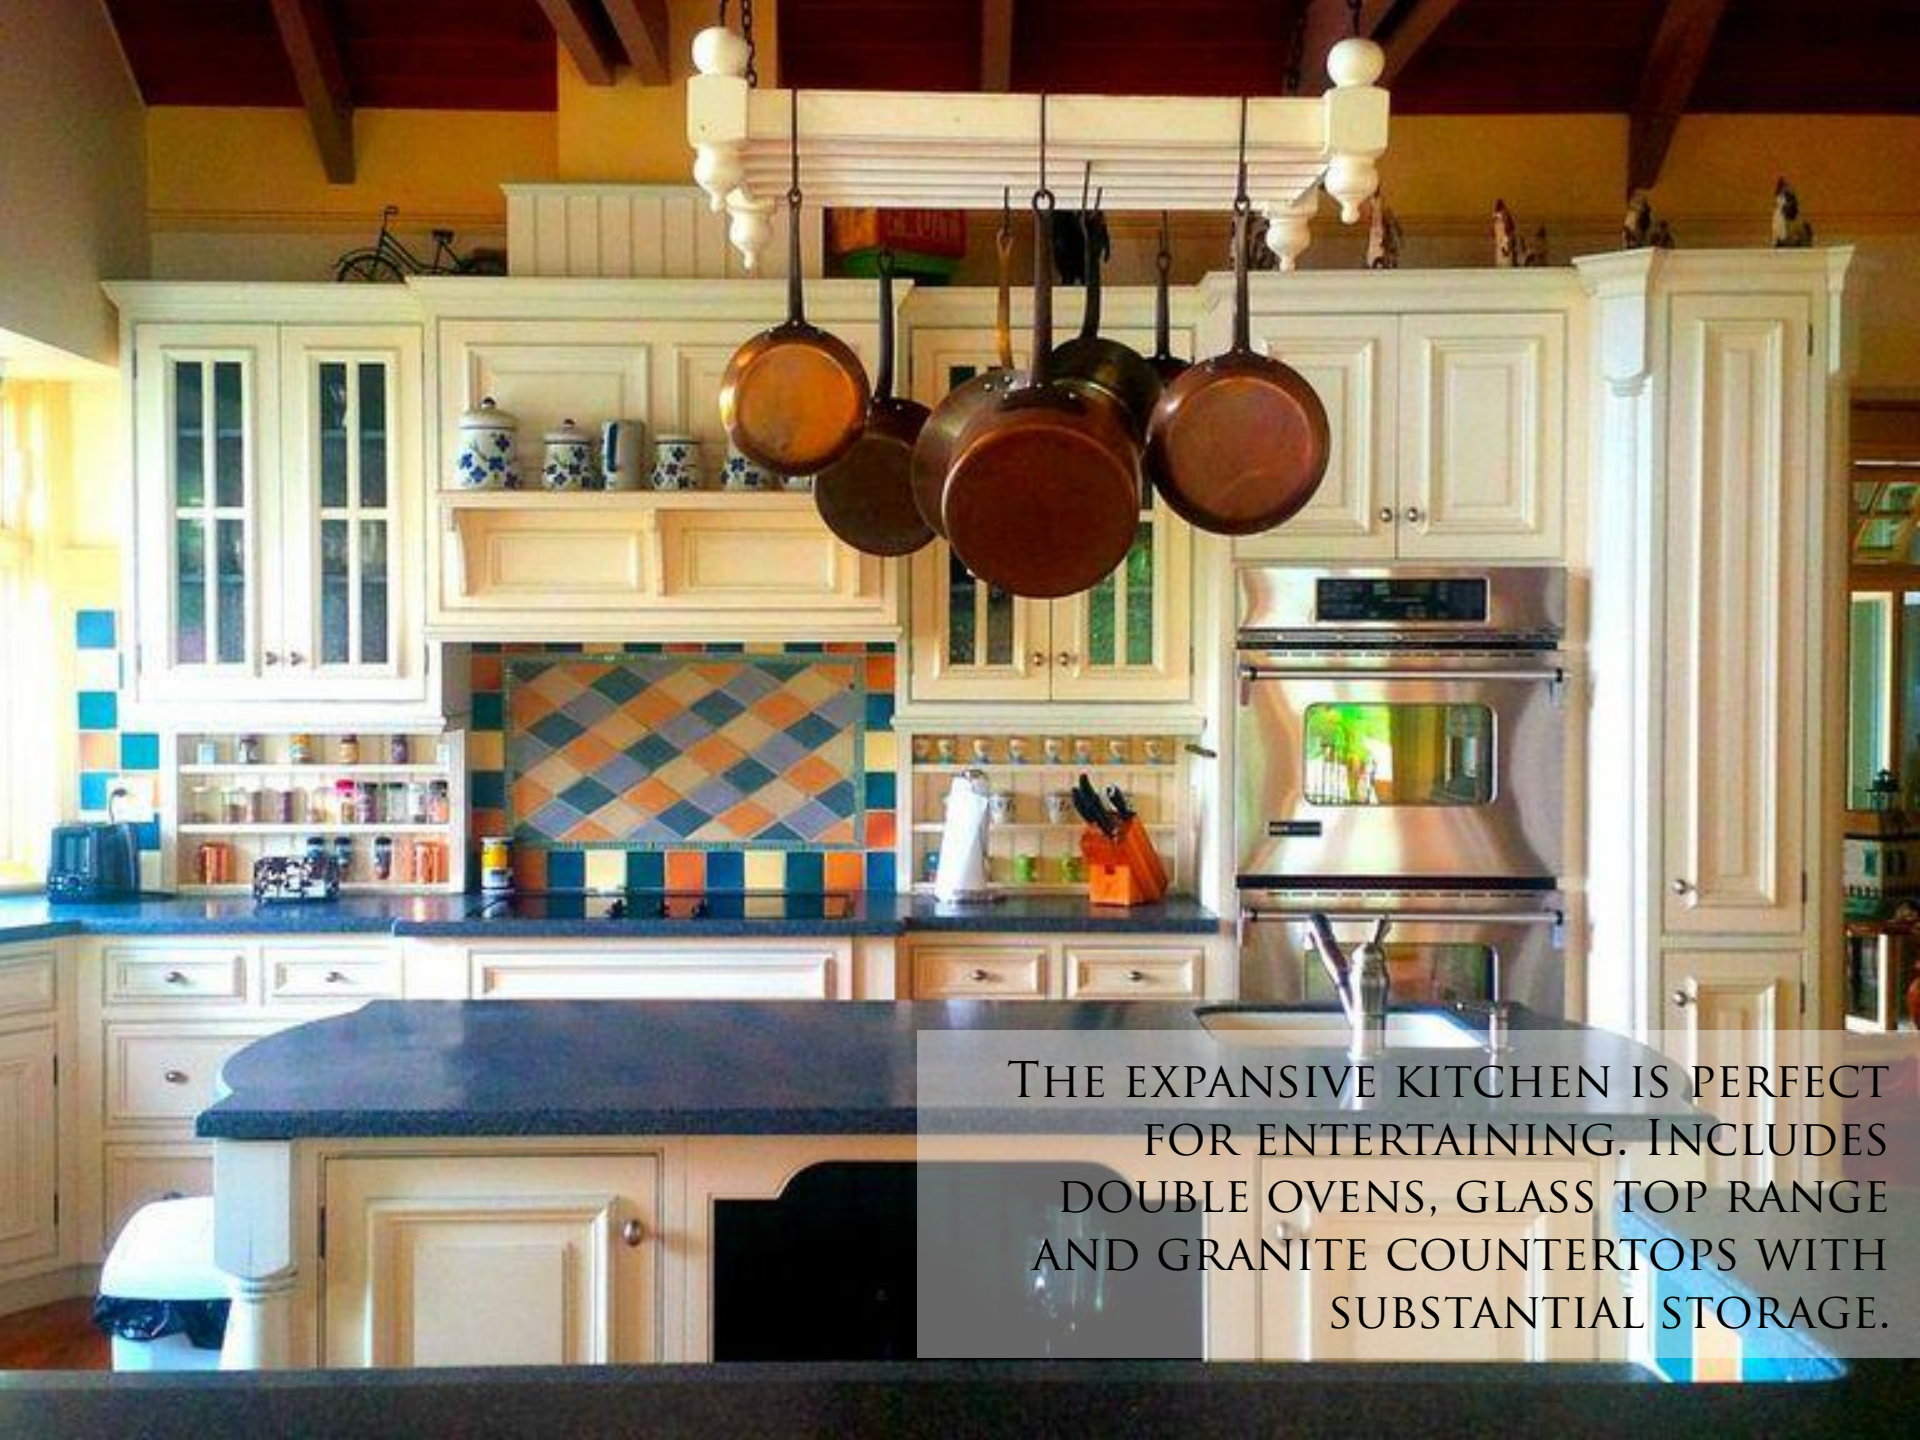

THE EXPANSIVE KITCHEN IS PERFECT FOR ENTERTAINING. INCLUDES DOUBLE OVENS, GLASS TOP RANGE AND GRANITE COUNTERTOPS WITH SUBSTANTIAL STORAGE.

ROOMS ARE COMFORTABLY APPOINTED TO MAINTAIN THE CASUAL ELEGANCE OF THE ISLAND LIFESTYLE. WITH VAULTED CEILINGS AND LOTS OF LIGHT, THIS BEACHFRONT VILLA IS A TRUE RETREAT.