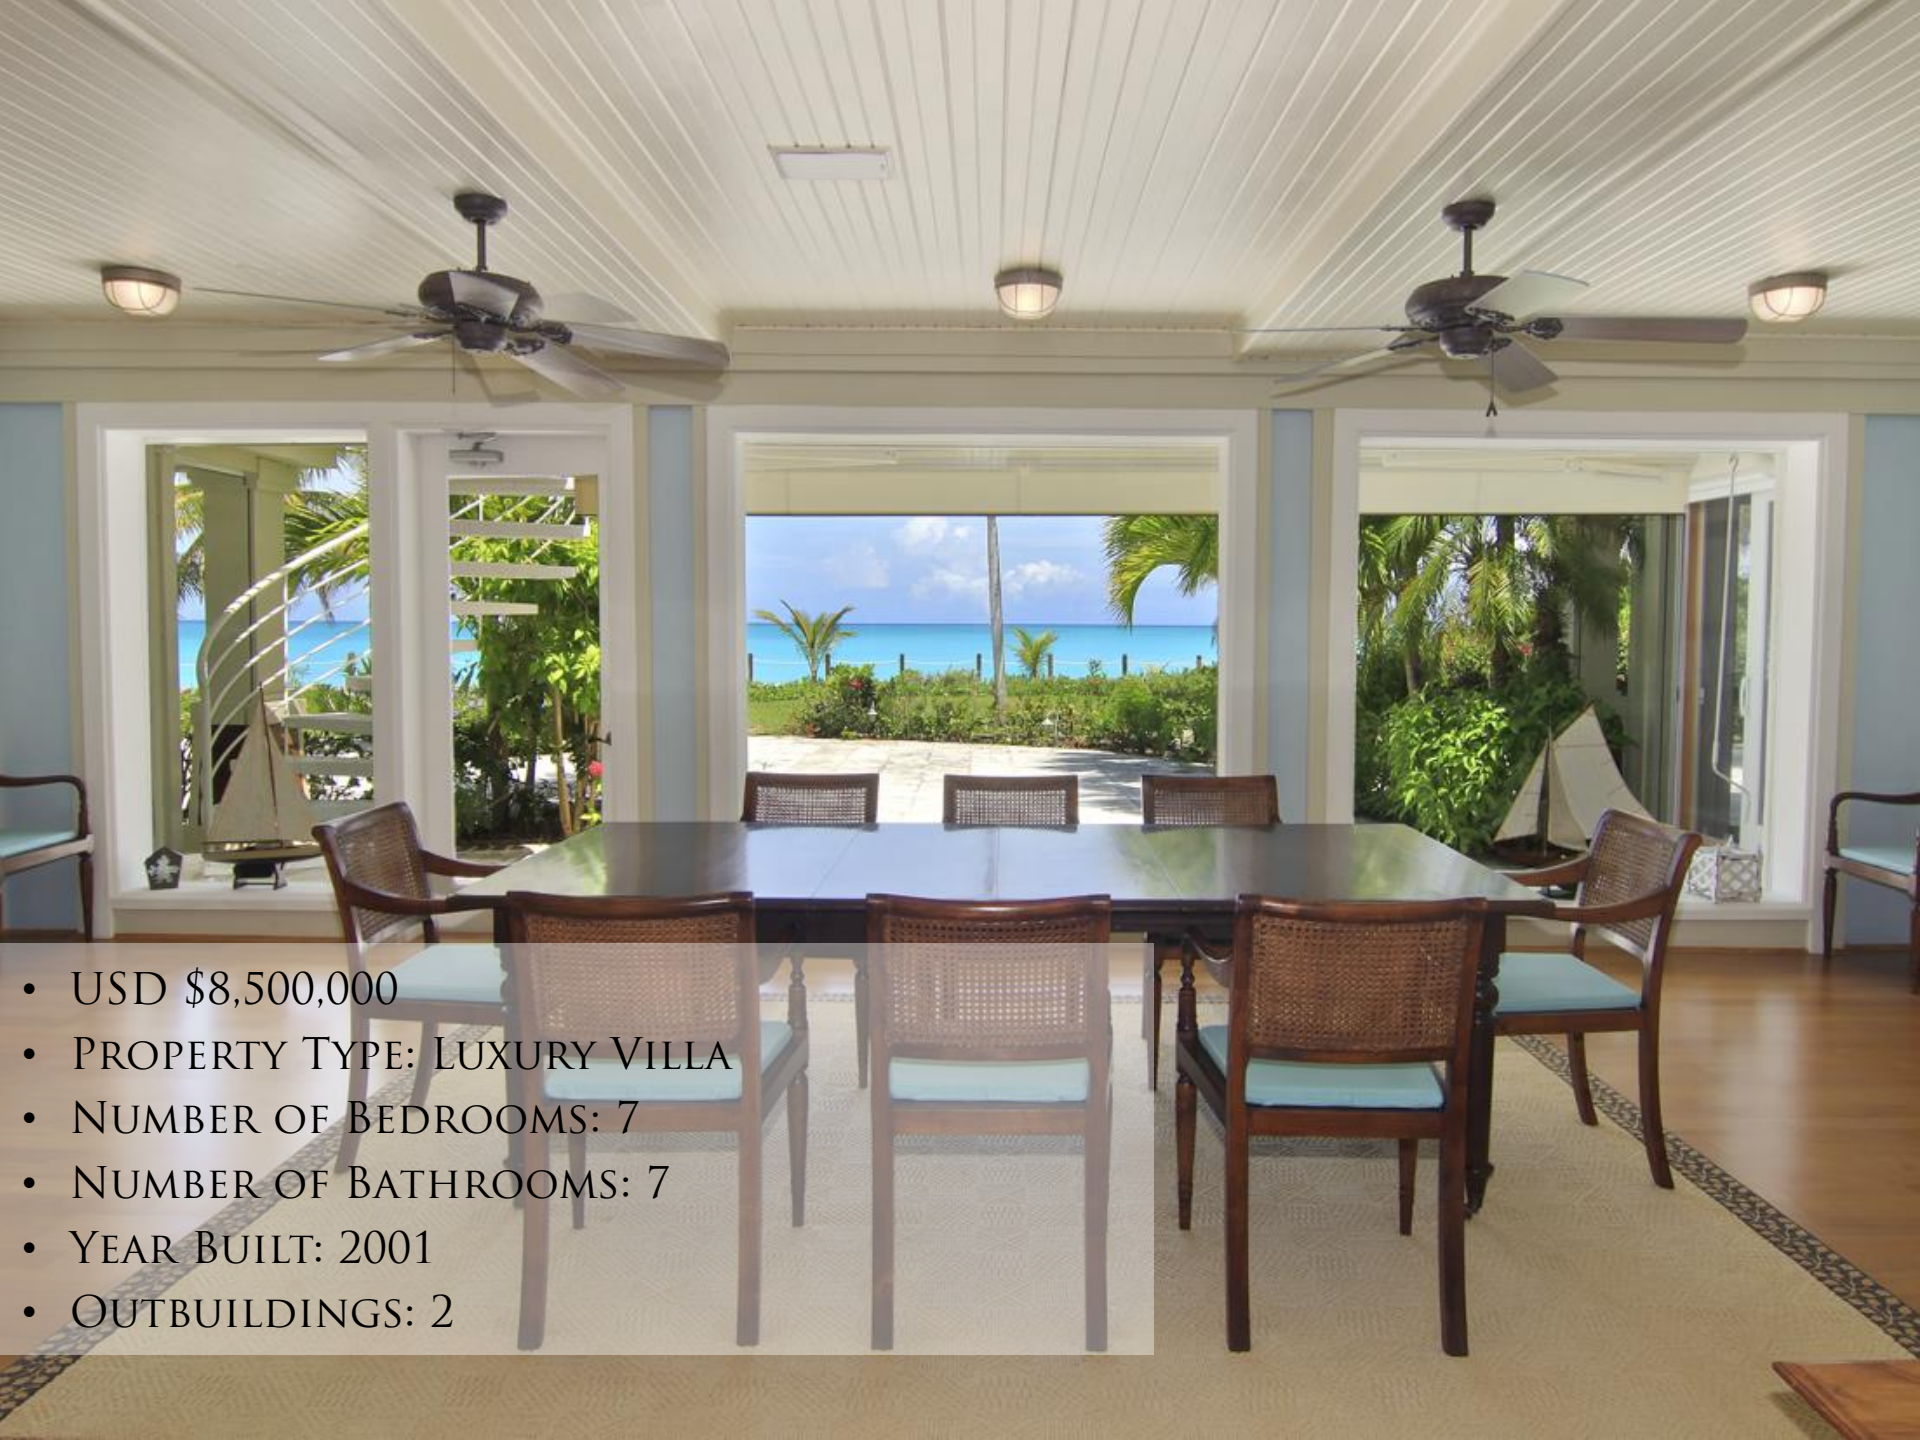

SUMMIT HOUSE

[HTTP://WWW.REMAX-REALESTATEGROUP-TCI.COM/PROPERTY/SUMMIT-HOUSE/](http://www.remax-realestategroup-tci.com/property/summit-house/)

“THE SUMMIT” IS SITUATED ON 1.43 ACRES.
THE PROPERTY INCLUDES A PRIVATE GUEST HOUSE,
DETACHED 2-CAR GARAGE,
IN-GROUND PRIVATE POOL,
FITNESS CENTER, &
PRIVATE DECK DIRECTLY ON THE BEACH.

SPACIOUS, OPEN AND INVITING FLOOR PLAN INCLUDES SEVERAL BAY WINDOWS AND FLOOR-TO-CEILING WINDOWS THROUGHOUT. FURNISHINGS AND STYLE LEND A RESORT FEEL TO THIS EXQUISITE PRIVATE RESIDENCE.

- USD \$8,500,000
- PROPERTY TYPE: LUXURY VILLA
- NUMBER OF BEDROOMS: 7
- NUMBER OF BATHROOMS: 7
- YEAR BUILT: 2001
- OUTBUILDINGS: 2

A SPACIOUS SUNROOM WITH FLOOR-TO-CEILING WINDOWS OVERLOOKS THE PRIVATE POOL.

PICTURED IS THE EXTERIOR OF THE
SUNROOM, TO THE LEFT, OVERLOOKING
THE POOL.

A large, curved swimming pool with a hot tub, surrounded by palm trees and a white building, overlooking the ocean. The pool is filled with clear blue water and is bordered by a light-colored stone or concrete deck. Several palm trees of varying heights are scattered around the pool area, some leaning over the water. In the background, a white building with a tiled roof is visible, and the ocean extends to the horizon under a bright blue sky with a few wispy clouds.

THE PRIVATE POOL IS PROTECTED BY
MATURE AND THOUGHTFUL
LANDSCAPING AND INCLUDES A HOT TUB.

THE SUMMIT HOUSE IS SURROUNDED BY
ESTABLISHED FRUIT-BEARING PALM TREES
THAT OFFER PRIVACY AND SHADE.

THE PROPERTY INCLUDES A PRIVATE WOOD DECK DIRECTLY ON THE BEACH JUST STEPS FROM THE OCEAN.