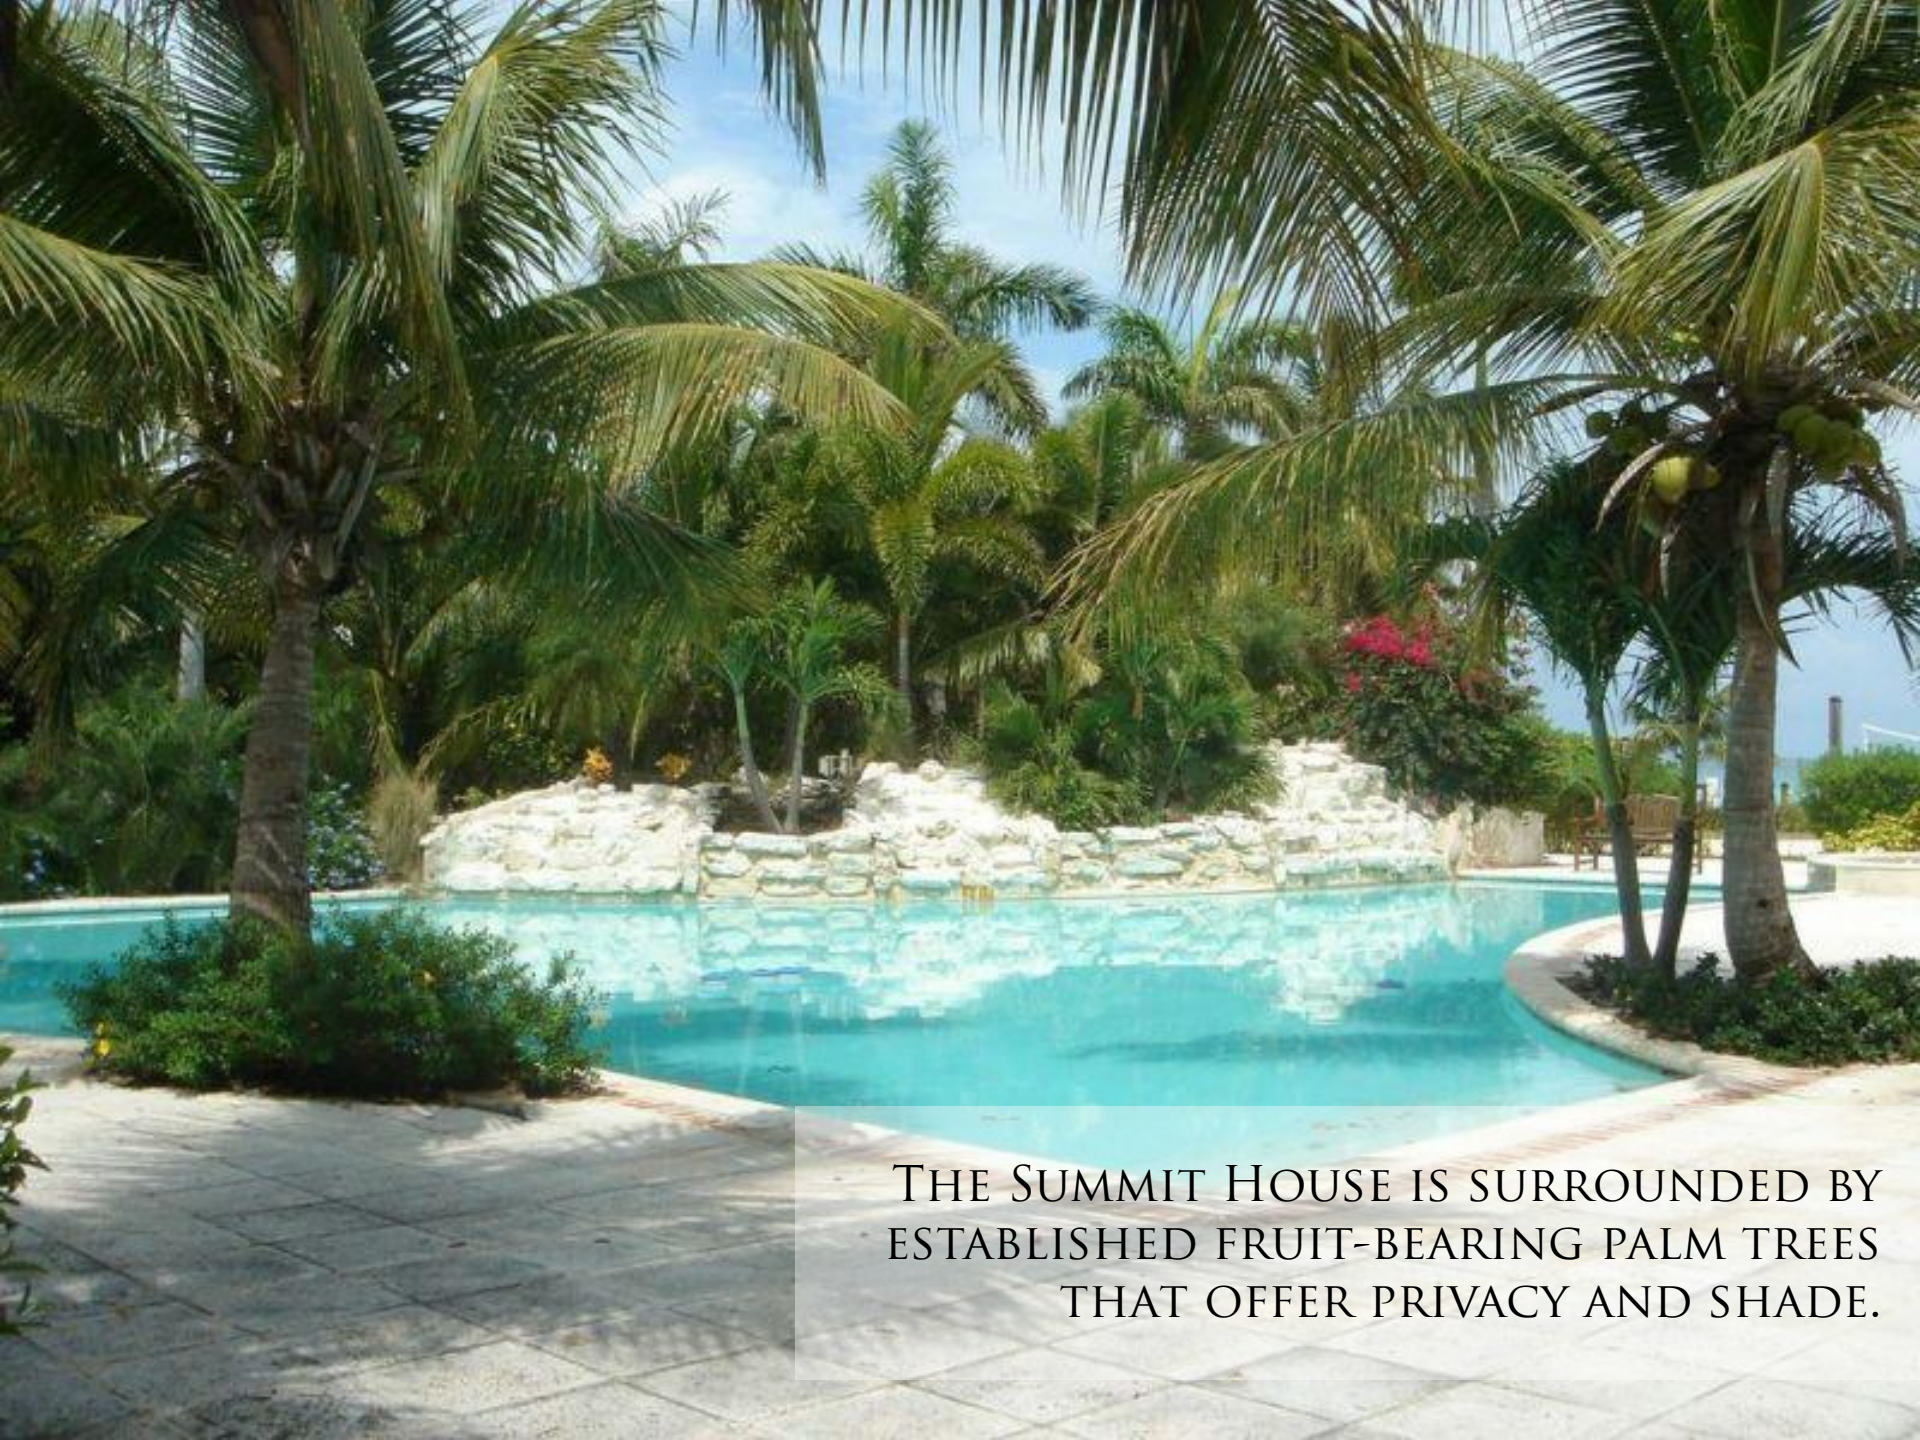

SUMMIT HOUSE

[HTTP://WWW.REMAX-REALESTATEGROUP-TCI.COM/PROPERTY/SUMMIT-HOUSE/](http://www.remax-realestategroup-tci.com/property/summit-house/)

“THE SUMMIT” IS SITUATED ON 1.43 ACRES.
THE PROPERTY INCLUDES A PRIVATE GUEST HOUSE,
DETACHED 2-CAR GARAGE,
IN-GROUND PRIVATE POOL,
FITNESS CENTER, &
PRIVATE DECK DIRECTLY ON THE BEACH.

A SPACIOUS SUNROOM WITH FLOOR-TO-CEILING WINDOWS OVERLOOKS THE PRIVATE POOL.

PICTURED IS THE EXTERIOR OF THE
SUNROOM, TO THE LEFT, OVERLOOKING
THE POOL.

A large, curved swimming pool with a hot tub, surrounded by palm trees and a white building, overlooking the ocean. The pool is filled with clear blue water and is bordered by a light-colored stone or concrete deck. Several palm trees of varying heights are scattered around the pool area, some leaning over the water. In the background, a white building with a tiled roof is visible, and the ocean extends to the horizon under a bright blue sky with a few wispy clouds.

THE PRIVATE POOL IS PROTECTED BY
MATURE AND THOUGHTFUL
LANDSCAPING AND INCLUDES A HOT TUB.

THE SUMMIT HOUSE IS SURROUNDED BY
ESTABLISHED FRUIT-BEARING PALM TREES
THAT OFFER PRIVACY AND SHADE.

THE PROPERTY INCLUDES A PRIVATE WOOD DECK DIRECTLY ON THE BEACH JUST STEPS FROM THE OCEAN.