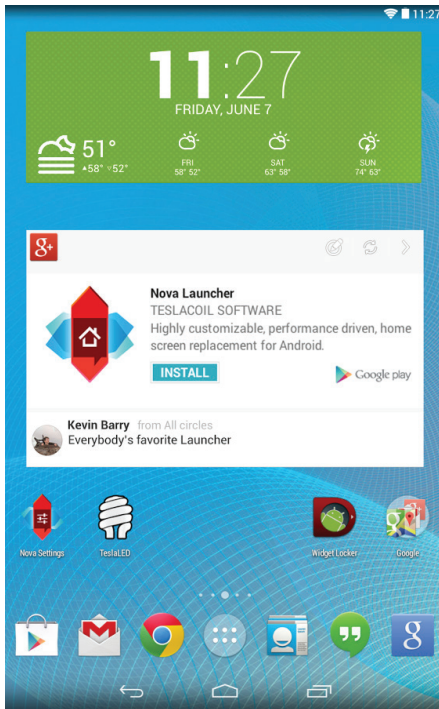

Nova Launcher Brings Customizable Visual Options to Intel Atom Tablets for Android*

Mobile device users can now take advantage of Nova Launcher, the popular, high-performing home screen replacement app. The latest optimization for Intel Atom tablets for Android* heightens the user experience to new levels as users experience full customization of how their home screens look and feel. The high-resolution and precision offered by Android* tablets provide the perfect forum for users to create a layout that promotes the best use of their devices.

Nova Launcher is available for immediate download at the Google Play Store:
<https://play.google.com/store/apps/details?id=com.teslacoilsw.launcher>

*Other names and brands may be claimed as the property of others.