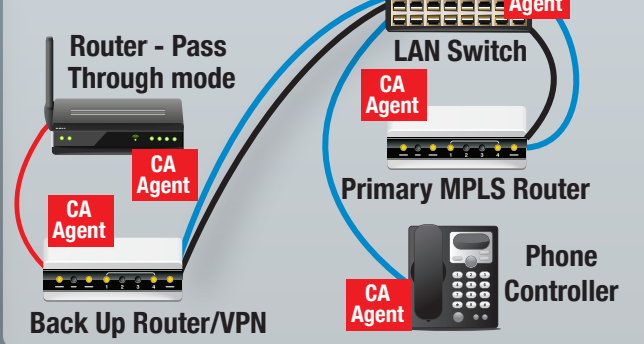

INTERNET

MPLS

CORPORATE SITE

DATA CENTER

REMOTE SITE

CLOUD ASSURANCE SMART UPS

20A-125V  
NEMA 5-20R

CLOUD ASSURANCE (CA) NOC