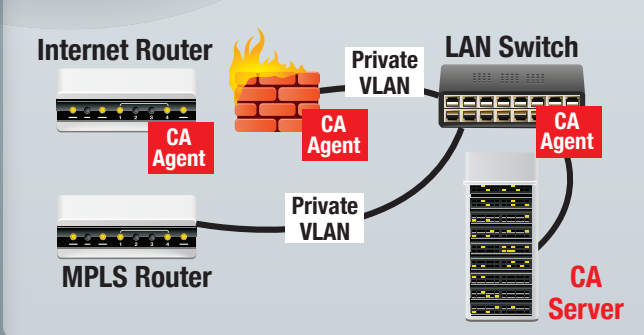

INTERNET

MPLS

CORPORATE SITE

DATA CENTER

REMOTE SITE

CLOUD ASSURANCE SMART UPS

20A-125V  
NEMA 5-20R

CLOUD ASSURANCE (CA) NOC