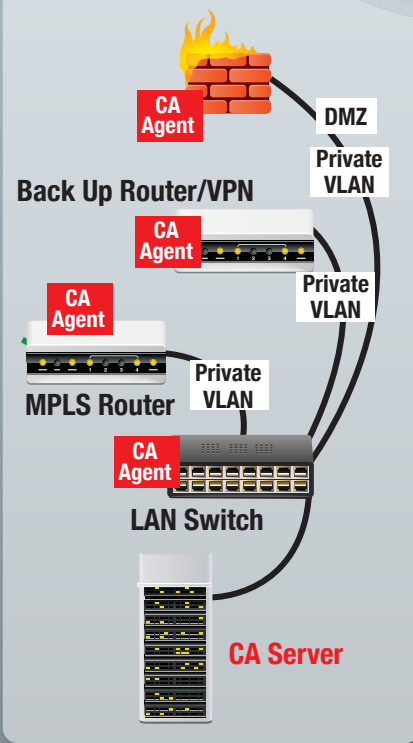

INTERNET

MPLS

CORPORATE SITE

DATA CENTER

REMOTE SITE

CLOUD ASSURANCE SMART UPS

20A-125V  
NEMA 5-20R

CLOUD ASSURANCE (CA) NOC