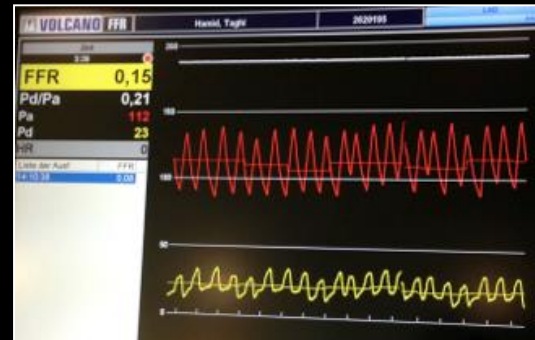

Stem cell infusion delivery using ND® Infusion Catheter

Coronary Arteries

Balloon Inflation - Occlusion

Balloon Deflation

Dr Zeiher and Dr Dib, Frankfurt, Germany 9.04.2014