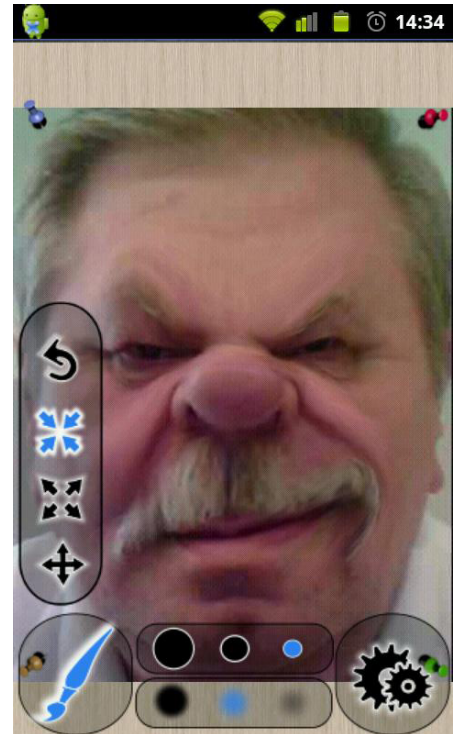

### Features of Photo Warp for Intel Atom Tablets for Android\*

- Crisp, high-resolution Images
- Pinch, Twirl, and Bloat Distortion Options
- Sizable and Resettable Brush to Revert to Original Image
- Easy Storing and Sharing

## Fabulist Photos are High Comedy on Android\* Tablets

Let the imaginative possibilities run wild with this deliciously elastic from Tonuzaba Entertainment. Once the Photo Warp app is instantly downloaded into versatile Android\* tablets, the uproarious activity can go on for hours.

Photo Warp is available for immediate download on Google Play.  
<https://play.google.com/store/apps/details?id=hu.tonuzaba.android>

\*Other names and brands may be claimed as the property of others.

Copyright © 2014 Tonuzaba Entertainment. All rights reserved.