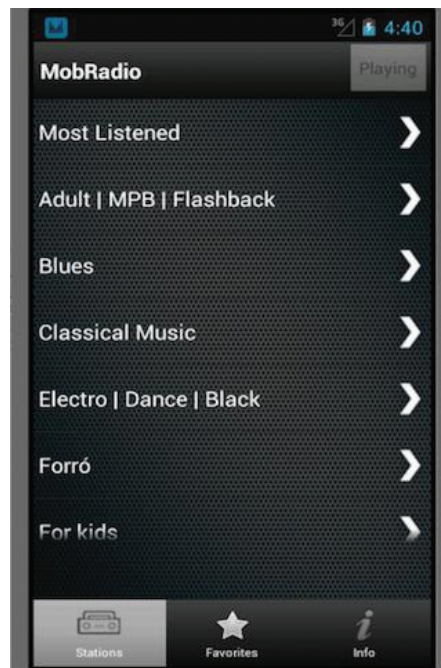

Brazil's Radio in One, Neat Application

Audiences access their favorite stations and programs right on their screens. Anywhere there is an Internet connection, there is also great Brazilian music and information within a single, easy-to-use app.

Social Media Interactivity

Users can also access radio station websites, take part in online discussions, view programming information and publicity promotions. It is easy to look up new songs, read artist biographies or seek out concert information. Joining other fans and listeners all over the world offers users a sense of involvement, even if they are on the other side of the world.

Favorites And Searches

Listeners can cruise the various stations by genre and the app keeps track of most visited stations. It also has a feature that helps users search for, select and save their favorite stations and programs so they never miss their preferred shows.

The Mobile Modern, Radio Experience

Tablets offer users crystal-clear, high quality sound and hours of reliable functionality so that the listening enjoyment can continue from anywhere. The sensitive touch screen makes the app easy to navigate and the visual elements look great on the high-resolution display. With so much content available though this one application, users will never run out of fabulous Brazilian programming.