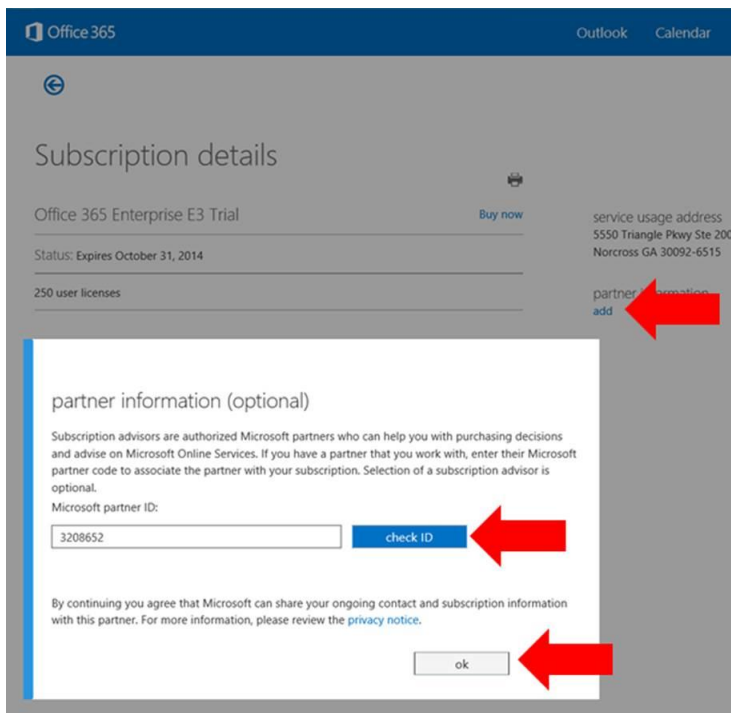

Contact Cloud | AG at info@cloudag.com or 855.256.8324 if you have any additional questions.