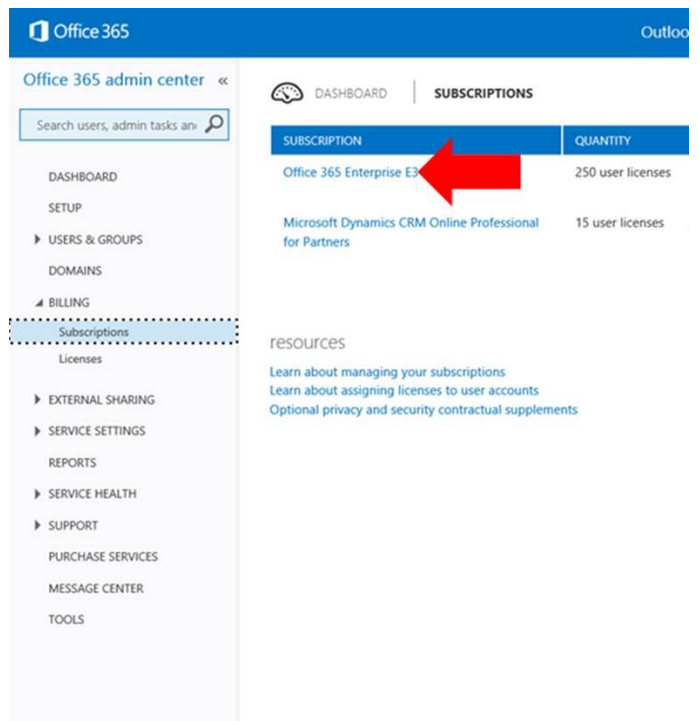

Follow these instructions to assign Cloud|AG as your subscription advisor. Cloud|AG's partner number is **3208652**.

1. Log into portal.microsoftonline.com
2. Click on "Subscriptions"

3. Click on each subscription if there are multiple.