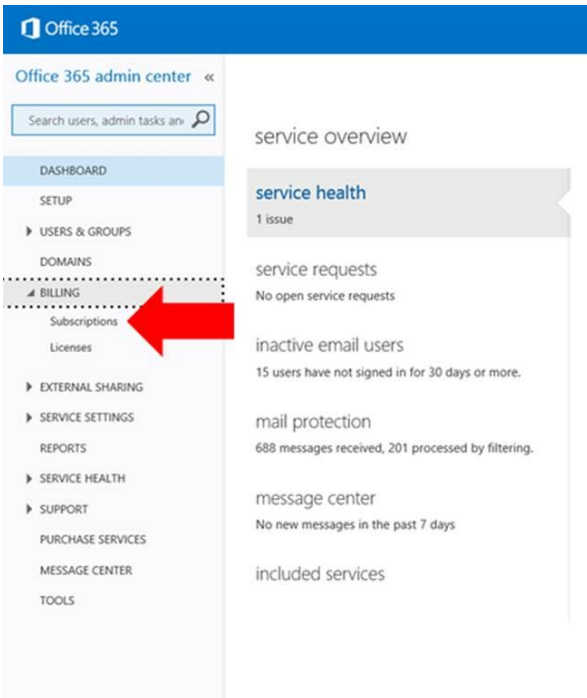

Follow these instructions to assign Cloud|AG as your subscription advisor. Cloud|AG's partner number is **3208652**.

1. Log into portal.microsoftonline.com
2. Click on "Subscriptions"

3. Click on each subscription if there are multiple.