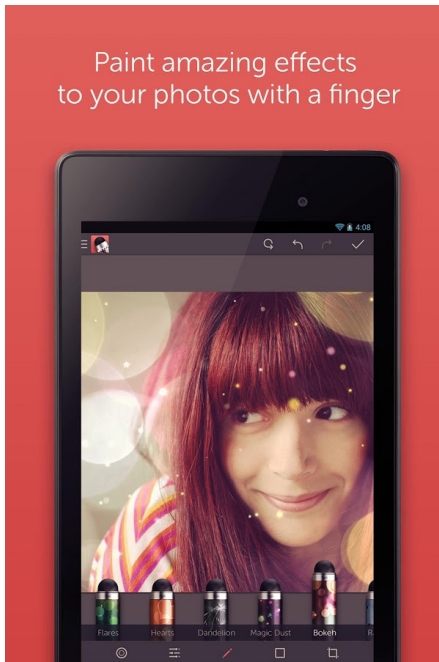

Repix App Brings Easy, Precise Photo Edits to Android* Tablets Powered by Intel Atom Processors

Android* users can now appreciate the real-time effects provided by Repix, easily accessible with just a touch of their fingertips. Thanks to the recent optimization for Intel Atom Processor-based tablets for Android*, the sensitive touch-screen offered by the device provides photographers of all ages the chance to quickly edit images using an array of options. The stunning effects, and beautifully designed borders and filters are vibrant and crisp on Android* screens. The device's mobility ensures that users can enjoy personalizing, saving, and sharing their photos while on-the-go, wherever they may be.

Repix is available for immediate download at the Google Play Store:

<https://play.google.com/store/apps/details?id=it.repix.android>

*Other names and brands may be claimed as the property of others.

Copyright © 2014 Sumsoung. All rights reserved.