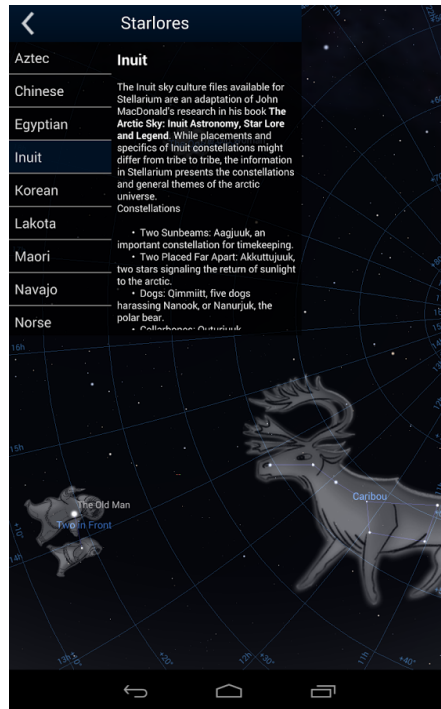

The Universe Unveiled with Stellarium Mobile Sky Map on Android* Tablets powered by Intel® Atom™ Processors

Now, the extraordinary images of the night sky light up the latest tablets. Elegant and efficient, these devices provide a solid platform of performance so that users can explore the outer reaches of space for hours. By downloading the Stellarium Mobile Sky application to their Android* tablets, seekers can unlock the mystery and magnificence of the night sky.

Stellarium Mobile Sky Map is available for immediate download on Google Play:
<https://play.google.com/store/apps/details?id=com.noctuasoftwares.stellarium>

*Other names and brands may be claimed as the property of others.