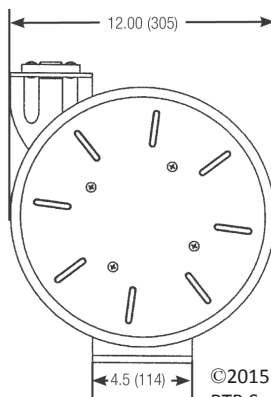

Commercial and Industrial Grade Retractable Power Cord Reels

FEATURES

NEMA 2 rated - Indoor use

NEMA 4 rated - indoor/outdoor use, including wet locations

- 30-Amp/600-Volt rated slip ring
- Heavy-duty formed steel mounting base: mount to ceiling, floor, or wall
- All steel construction
- **NEW!** Available in yellow, white or black powder-coat finish
- Adjustable ball stop included
- Positive lock ratchet included
- 6' feeder cord included
- Made in USA

345° Pivot Base

Specifications

Ask your KH Industries temporary power specialist for a dimensional drawing for complete measurements.

Height: 13.83 in.

Width: 7.75 in.

Depth: 12 in.

Weight: varies based on cord type and length