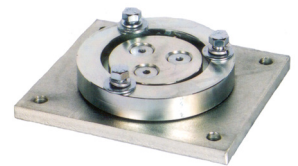

Commercial and Industrial Grade Retractable Power Cord Reels

FEATURES

NEMA 2 rated - Indoor use

NEMA 4 rated - indoor/outdoor use, including wet locations

- 30-Amp/600-Volt rated slip ring
- Heavy-duty formed steel mounting base: mount to ceiling, floor, or wall
- All steel construction
- **NEW!** Available in yellow, white or black powder-coat finish
- Adjustable ball stop included
- Positive lock ratchet included
- 6' feeder cord included
- Made in USA

APPLICATIONS:

- Construction
- Maintenance/Service
- Manufacturing
- Vehicle Charging Stations
- Retail
- Education/Hospitality
- Utilities
- Medical/Laboratories

OPTIONS

- 2 - 4 Conductors
- 12 - 16 AWG
- SJOW, SOOW, SEOW (black or white cable)
- 25', 35' and 50' standard cord length, custom cord lengths available upon request

ACCESSORIES*

RTB Series Cord Reels are de-rated to NEMA 2 when accessories are added.

GFCI inline with feeder cord.

- Options include: outlet boxes, plugs, connectors, or work lights
- Optional Pivot Base rotates up to 345°
- Optional Swivel Base 360° continuous rotation

345° Pivot Base

Specifications

Ask your KH Industries temporary power specialist for a dimensional drawing for complete measurements.

Height: 13.83 in.

Width: 7.75 in.

Depth: 12 in.

Weight: varies based on cord type and length