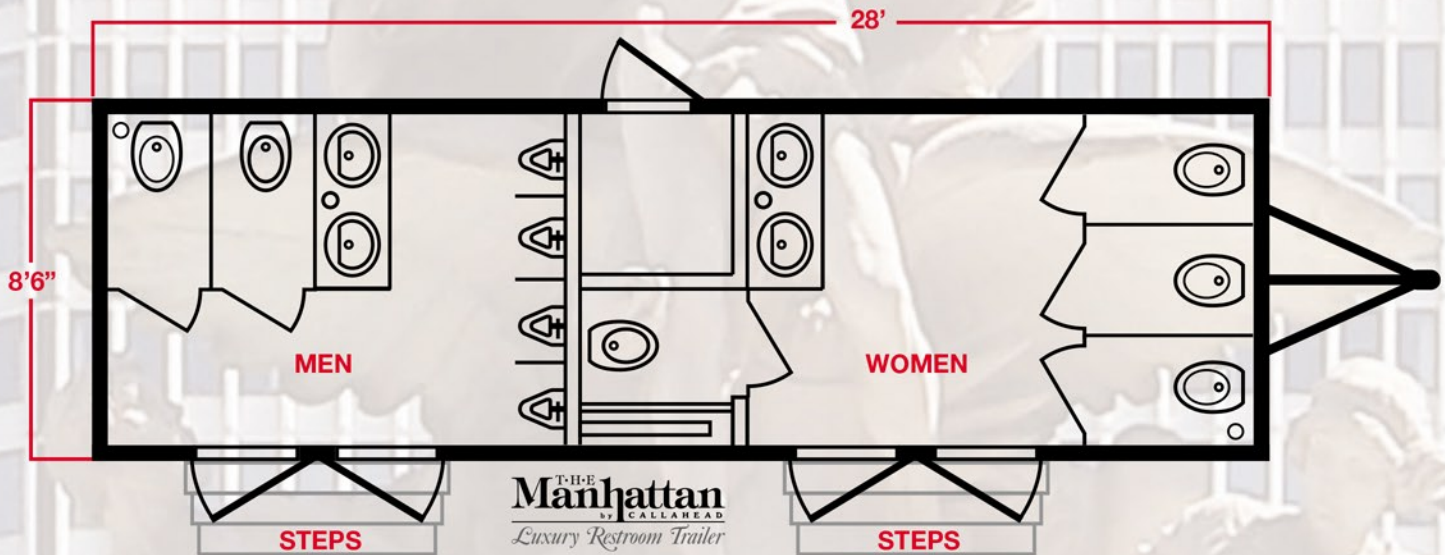

both rentals, holding tanks, fresh water delivery, portable hand washing sinks, antibacterial and hand sanitizing dispenser rentals, long-term or short-term portable toilet rentals, long-term or short-term restroom trailer rentals, portable shower rentals, and portable storage shed rentals please contact one of our expert sales specialists at 800-634-2085 or visit our website for full photos, details and videos of our equipment for all your portable sanitation needs at www.callahead.com