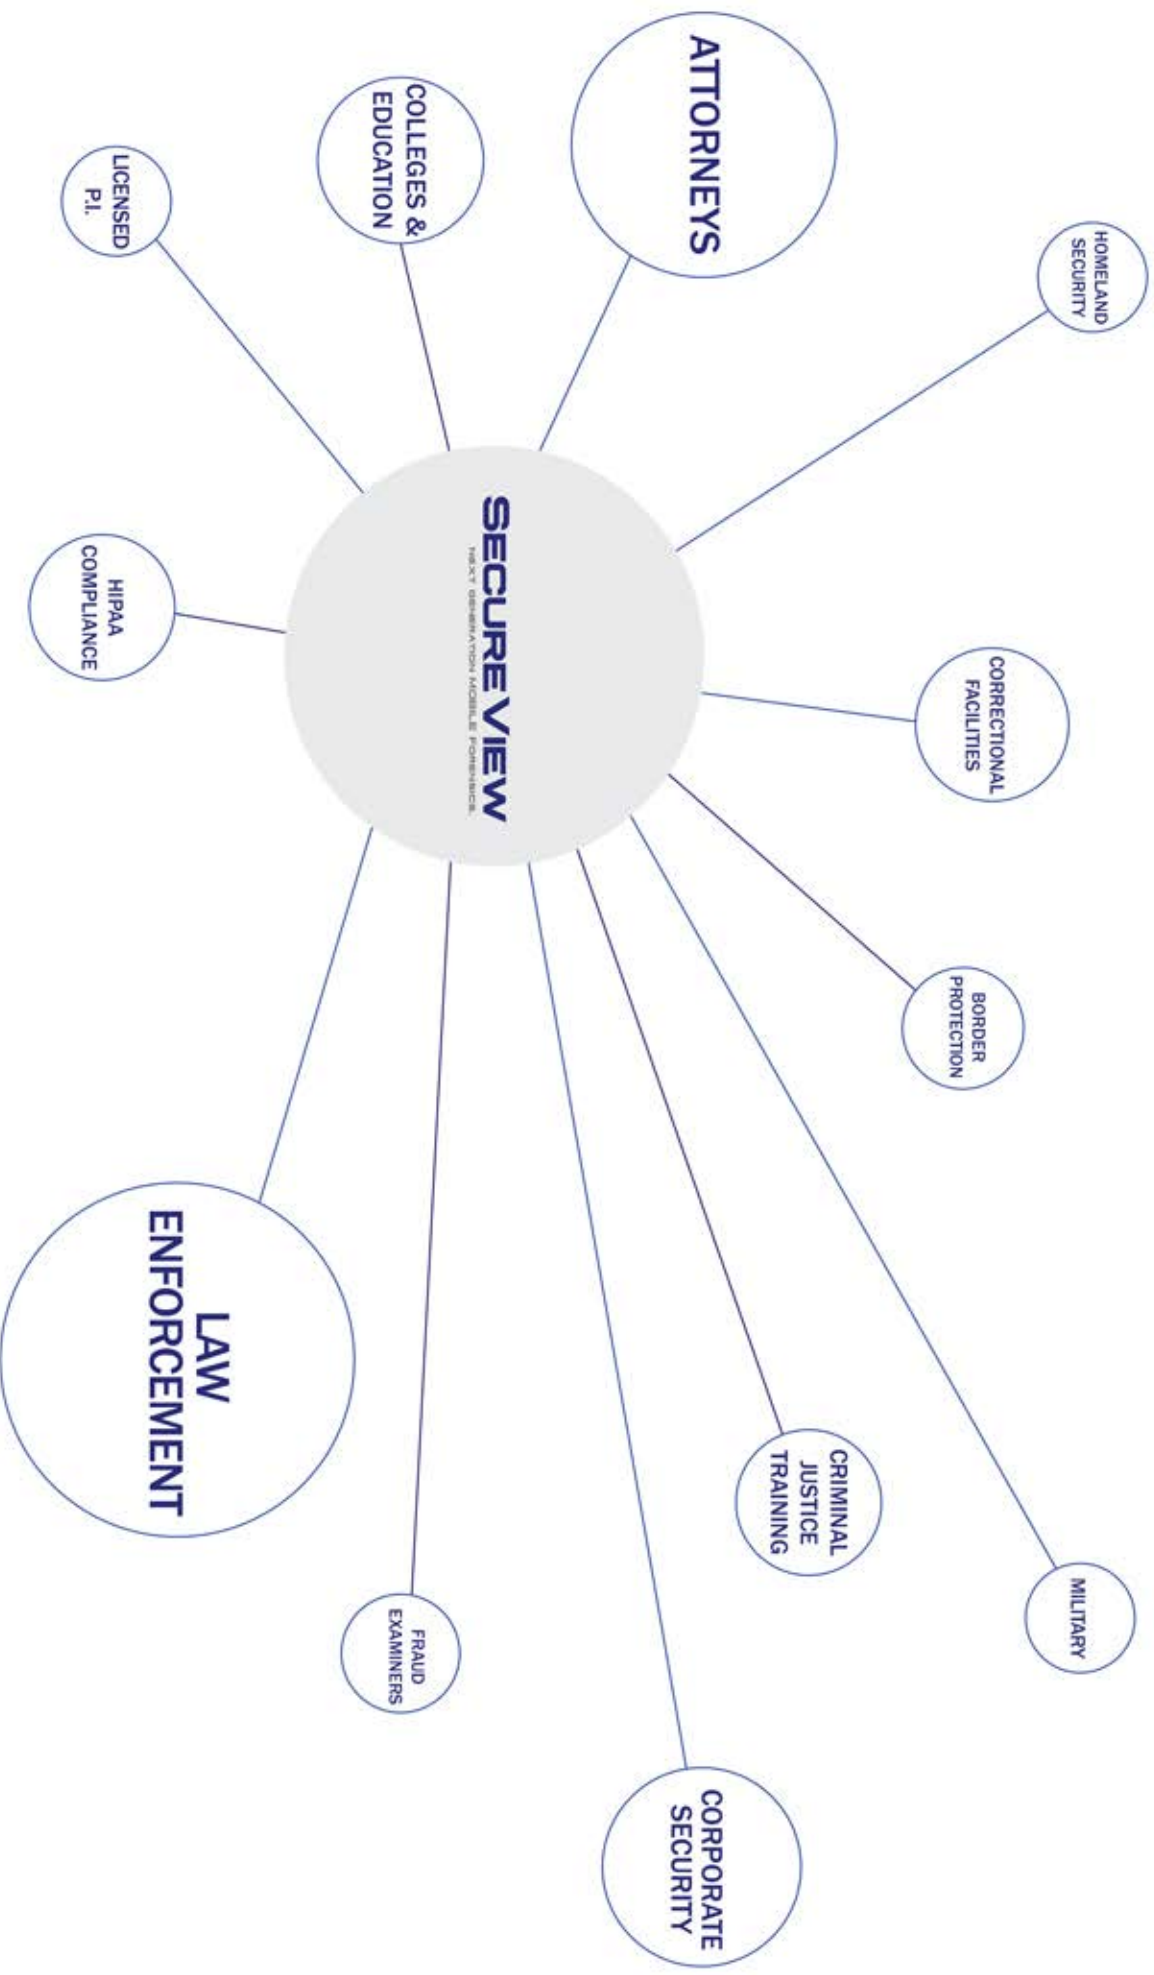

SV4

COMING 1ST QUARTER 2015

Every criminal has a cell phone.
We know what's on it. **Do you?**

SECURE VIEW
NEXT GENERATION MOBILE FORENSICS.

THE GO-TO TOOL FOR ALL FORENSICS NEEDS!

ADVANCED AND AFFORDABLE MOBILE FORENSIC TOOL!

Analyze Data

Bookmark Critical Data

Keyword Search

Advanced Logical Deleted Data

Physical Deleted Data

Timeline

Link Graph

Web Activity- Including Apps!

svDetect- Industry first mobile forensic software to offer ACCE (Advanced Cross Case Examination) Analytics. This feature allows new evidence to be run through old case files to increase conviction rates.