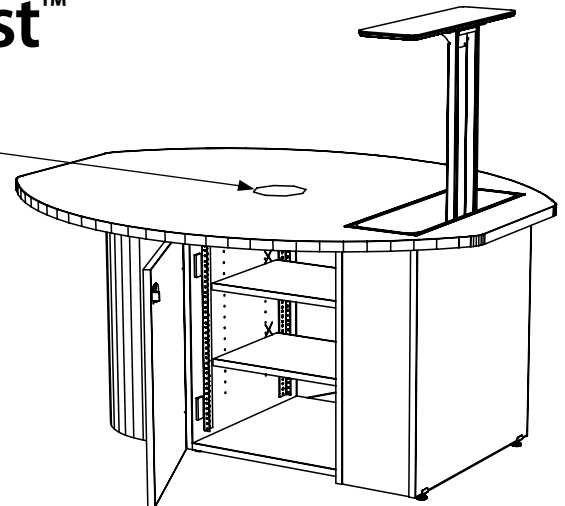

### PD-COV-4-B-108 Cove, 4-Power, Black

Cove Flush Power Solution; 4 power receptacles (120 VAC, spill resistant), clamp mount (tightens with thumbscrews); 108" (9') cord with 90° flat plug, ETL listed; suitable for surfaces 0.75"-1.25" thick; unit is 7.75" w x 2.5" d x 3.18" h; Black. Some assembly required. Units are made to order and non-returnable.

### PD-HV-1000 HuddleVU Single Box 4-User System

The HV-1000 single table box system employs a single FSR HV-T6 table box that allows up to 4 users to plug in and power their laptops or other input devices and simply push a button to display their desktop information on the main display. Any user can switch to their own laptops, tablets, and smartphones at any time simply by pushing their own button on the T6 housing. System Includes: (1) HV-T6-BLK, 4-HDMI Input Table Box; (1) HV-CTL, Huddle-VU Control Unit; 1-DV-HSW-41, HDMI Switcher; 4-HDMI 6' Cables (Premounted in HV-T6-BLK); 1-HDMI 10' Cable; (1) Null Modem 6' Serial Cable.

### flipIT Lift®

- Controlled motion, motorless monitor lift.
- Eleven mounting positions
- VESA mount
- Tilt monitor bracket
- Max monitor case width: 22.75"
- Choose monitor weight range:
- MS-FLIFT-TLG for monitors 5-15 lbs
- MS-FLIFT-THG for monitors 15-24 lbs

Tab Pull

- 2 adjustable shelves
- 14 Rack Mount spaces on 2 sides
- Locking doors on 2 sides