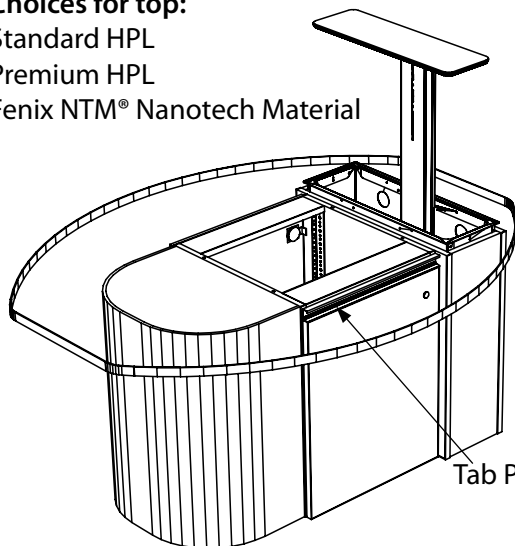

### PD-COV-4-B-108 Cove, 4-Power, Black

Cove Flush Power Solution; 4 power receptacles (120 VAC, spill resistant), clamp mount (tightens with thumbscrews); 108" (9') cord with 90° flat plug, ETL listed; suitable for surfaces 0.75"-1.25" thick; unit is 7.75" w x 2.5" d x 3.18" h; Black. Some assembly required. Units are made to order and non-returnable.

### PD-HV-1000 HuddleVU Single Box 4-User System

The HV-1000 single table box system employs a single FSR HV-T6 table box that allows up to 4 users to plug in and power their laptops or other input devices and simply push a button to display their desktop information on the main display. Any user can switch to their own laptops, tablets, and smartphones at any time simply by pushing their own button on the T6 housing. System Includes: (1) HV-T6-BLK, 4-HDMI Input Table Box; (1) HV-CTL, Huddle-VU Control Unit; 1-DV-HSW-41, HDMI Switcher; 4-HDMI 6' Cables (Premounted in HV-T6-BLK); 1-HDMI 10' Cable; (1) Null Modem 6' Serial Cable.

### Choices for top:

- Standard HPL
- Premium HPL
- Fenix NTM® Nanotech Material

### flipIT Lift®

- Controlled motion, motorless monitor lift.
- Eleven mounting positions
- VESA mount
- Tilt monitor bracket
- Max monitor case width: 22.75"
- Choose monitor weight range:
- MS-FLIFT-TLG for monitors 5-15 lbs
- MS-FLIFT-THG for monitors 15-24 lbs