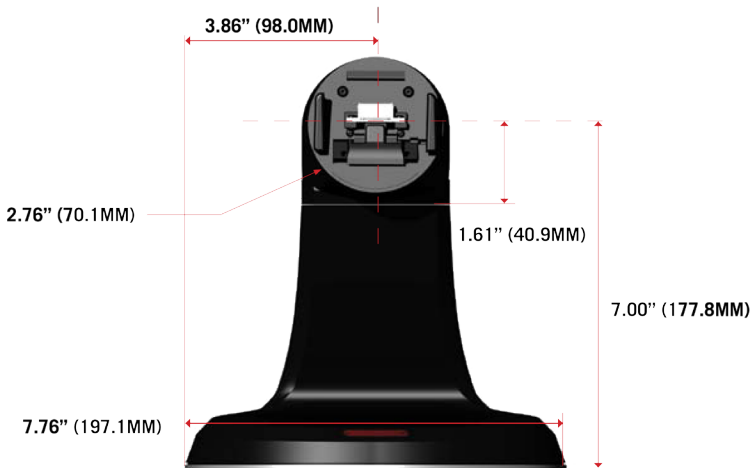

Base Specifications:

To Order:

Item	Black P/N	White P/N (Available May 2015)	MSRP
ETP with Enterprise Tablet Case™ for Microsoft Surface Pro 3	CCM06920	CCM06930	$599.00
Enterprise Tablet Pro™ Base for Microsoft Surface Pro 3	ERE010520	ERE010530	$450.00
Enterprise Tablet Case™ for Microsoft Surface Pro 3	ERE021020	ERE021030	$149.00
Enterprise MagTek MSR for Microsoft Surface Pro 3	ERE031620	ERE031630	$40.00