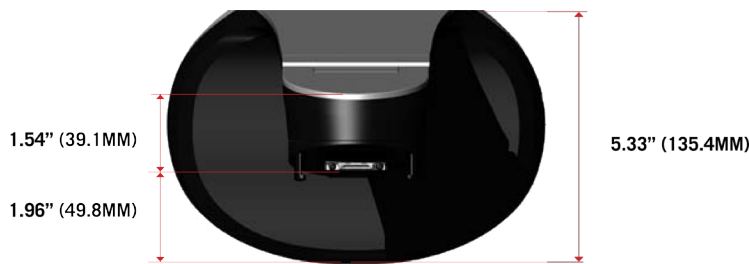

Education

Finance

Case Specifications:

Base Specifications:

To Order:

Item	Black P/N	White P/N (Available May 2015)	MSRP
ETP with Enterprise Tablet Case™ for Microsoft Surface Pro 3	CCM06920	CCM06930	\$599.00
Enterprise Tablet Pro™ Base for Microsoft Surface Pro 3	ERE010520	ERE010530	\$450.00
Enterprise Tablet Case™ for Microsoft Surface Pro 3	ERE021020	ERE021030	\$149.00
Enterprise MagTek MSR for Microsoft Surface Pro 3	ERE031620	ERE031630	\$40.00