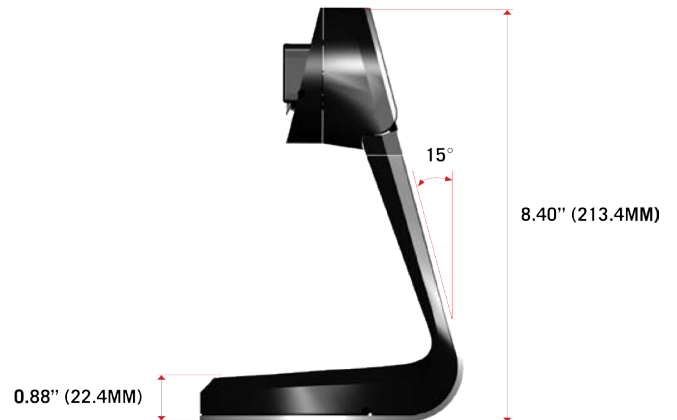

Base Specifications:

To Order:

Item	Black P/N	White P/N (Available May 2015)	MSRP
ETP with Enterprise Tablet Case™ for Microsoft Surface Pro 3	CCM06920	CCM06930	$599.00
Enterprise Tablet Pro™ Base for Microsoft Surface Pro 3	ERE010520	ERE010530	$450.00
Enterprise Tablet Case™ for Microsoft Surface Pro 3	ERE021020	ERE021030	$149.00
Enterprise MagTek MSR for Microsoft Surface Pro 3	ERE031620	ERE031630	$40.00