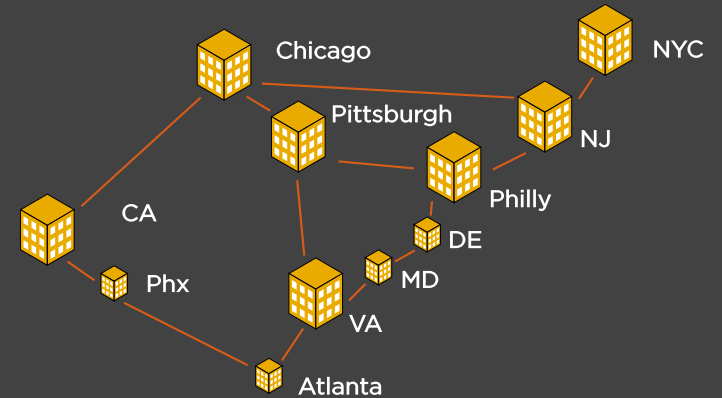

### TRANSPORT

Your link to the outside world. Transport to a local Data Center will provide you with a secure, reliable, high-bandwidth connection to Cloud Services, the Internet, and the entire SunTran network.

### WIDE AREA NETWORKS

Sunesys has provided wide area networks for over 15 years. From 2 sites to 200, our fiber optic WANs will make it feel like you are in the same office. Our dedicated, private fiber WANs utilize 100% Sunesys fiber and never pass through any COs or switches. Dark Fiber, Private Wavelengths, and Ethernet networks are available in custom configurations from point-to-point to full mesh and anything in between.

### SUNTRAN DATA CENTER NETWORK

The SunTran Data Center Network connects over 60 data centers and carrier hotels across the country. The SunTran network allows you to extend your WAN across the country or connect to remote data centers.