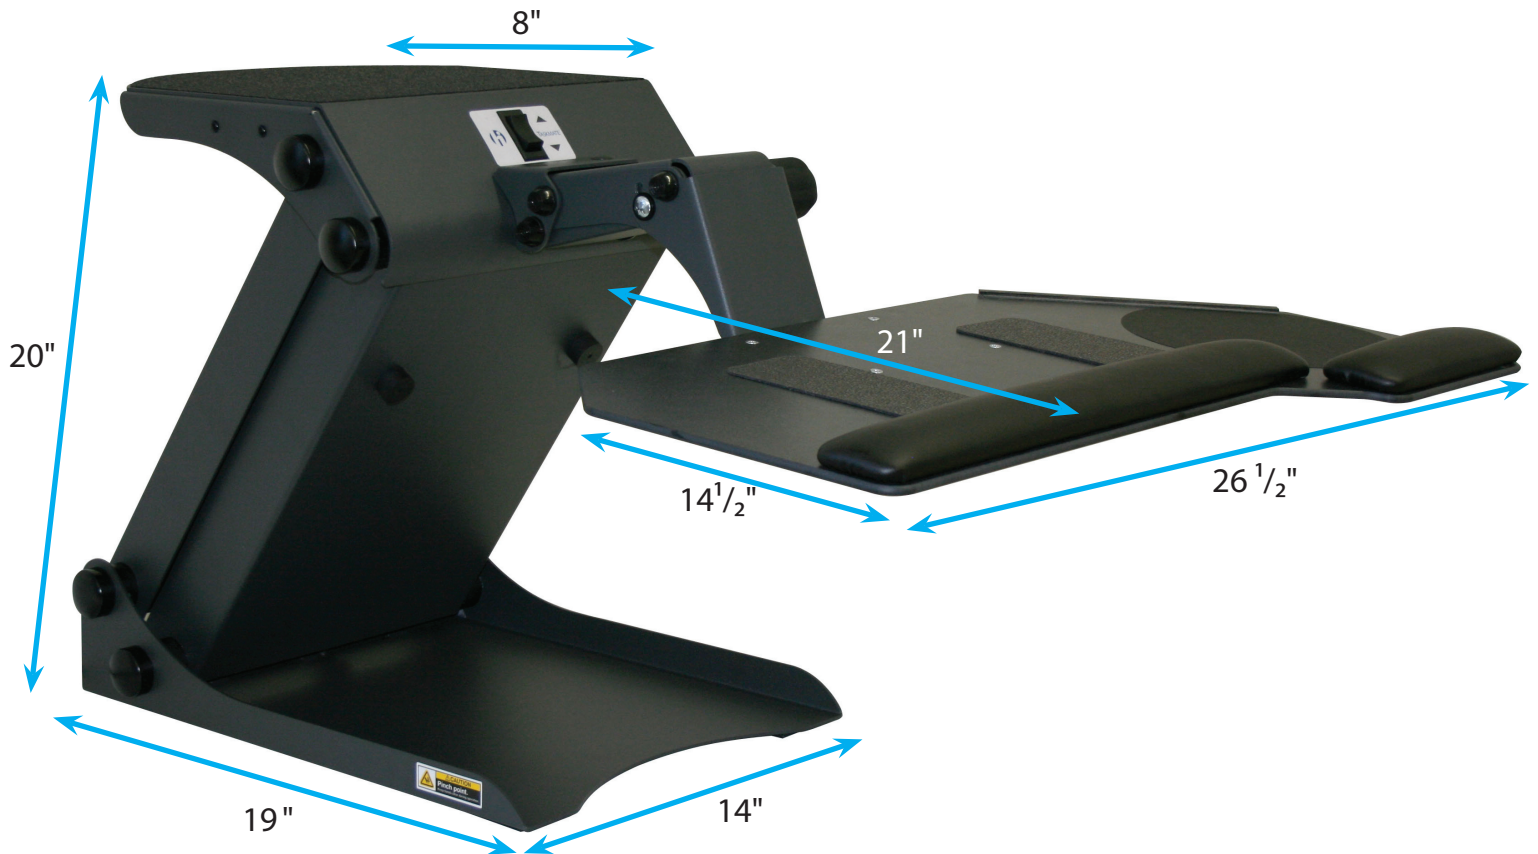

#### Height Adjustability Specs

- Travel Range - 14"
- Tabletop is 20" from the surface when in the highest position
- Tabletop is 6" from surface in the lowest position

#### Keyboard Mechanism

- Adjusts keyboard 4" below the work surface in lowest position
- Infinite keyboard tilt

#### Weight Limit

- 50 lbs.

#### Shipping

- Shipping Dimensions - 32" x 19" x 13"
- Shipping Weight – 70 lbs.