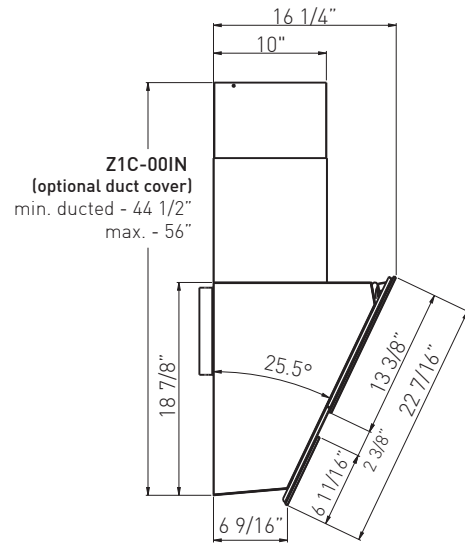

†AC power listed above is for hood with lights only. For blower specifications please refer to the blower spec sheet.

**Mounting height refers to distance between top of a 36" tall cooking surface and bottom of hood.

Shown without Optional Duct Cover

Shown with Optional Duct Cover

Wireless Remote Control

Front

Side

Back