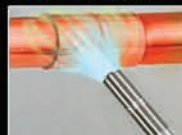

DOUBLE TWISTER TIP

RP3T2 Hand Torch with UT2 Double Twister® Tip

RP3T2

	Propane	MAP//Pro™
Soft Solder	3 1/2"	4"
Silver Braze	2"	3"

TRIPLE TWISTER TIP

RP3T3 Hand Torch with UT3 Triple Twister® Tip

RP3T3

	Propane	MAP//Pro™
Soft Solder	4"	6"
Silver Braze	2 1/2"	4"

Open Regulator and pull down on the tip's bullet casing to activate the piezo electric spark ignitor.

Includes: RP3E Unitorch® regulator with swivel elbow and UT6 LP Twister® Silver Bullet® tip

	RP3T6	Propane	MAP//Pro™
Soft Solder	3"	3"	4"
Silver Braze	1"	1 1/4"	