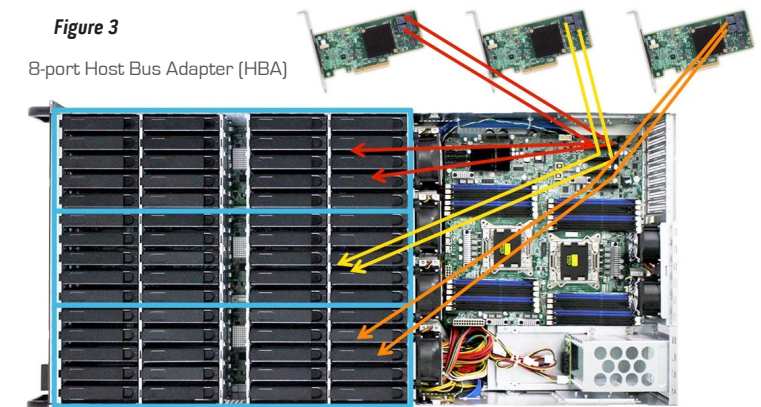

Applications: Shared Storage with better performance, media storage and medical imaging