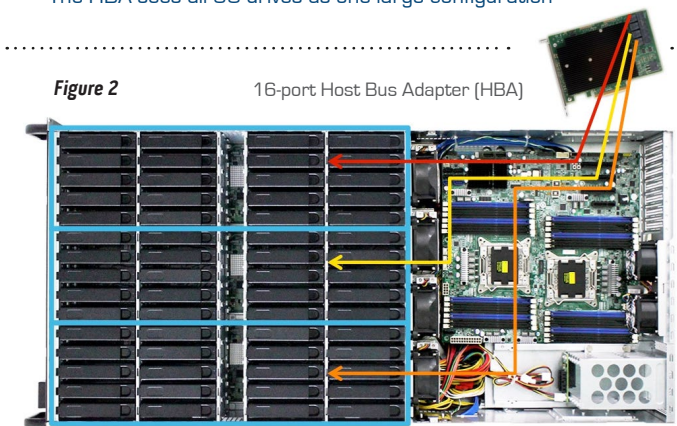

4U 60-Bay High-Density Storage Server Chassis

The RSC-4H is suitable for cold storage as well as shared storage, depending on how it's configured. The RSC-4H comes with 3 20-port 6Gb SAS backplanes with 28-PHY expander and 2 SFF-8087 connectors on each. Refer to the photos on the right for these 3 configurations.

Figure 1 For cold storage, those backplanes with expanders can be cascaded then connected to an HBA which manages all drives as a large configuration.

Figure 2 For shared storage, each backplane can connect directly to an HBA to gain performance and bandwidth.

Figure 3 For better performance, both SFF-8087 ports of each backplane can connect to an individual HBA.

RSC-4H for cold storage or shared storage

Applications: Cold Storage & Virtual Tape Library
The HBA sees all 60 drives as one large configuration