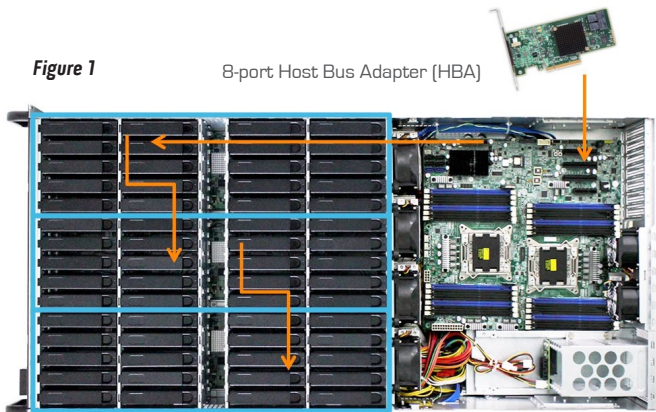

4U 60-Bay High-Density Storage Server Chassis

The RSC-4H is suitable for cold storage as well as shared storage, depending on how it's configured. The RSC-4H comes with 3 20-port 6Gb SAS backplanes with 28-PHY expander and 2 SFF-8087 connectors on each. Refer to the photos on the right for these 3 configurations.

Figure 1 For cold storage, those backplanes with expanders can be cascaded then connected to an HBA which manages all drives as a large configuration.

Figure 2 For shared storage, each backplane can connect directly to an HBA to gain performance and bandwidth.

Figure 3 For better performance, both SFF-8087 ports of each backplane can connect to an individual HBA.

RSC-4H for cold storage or shared storage

Applications: Cold Storage & Virtual Tape Library
The HBA sees all 60 drives as one large configuration