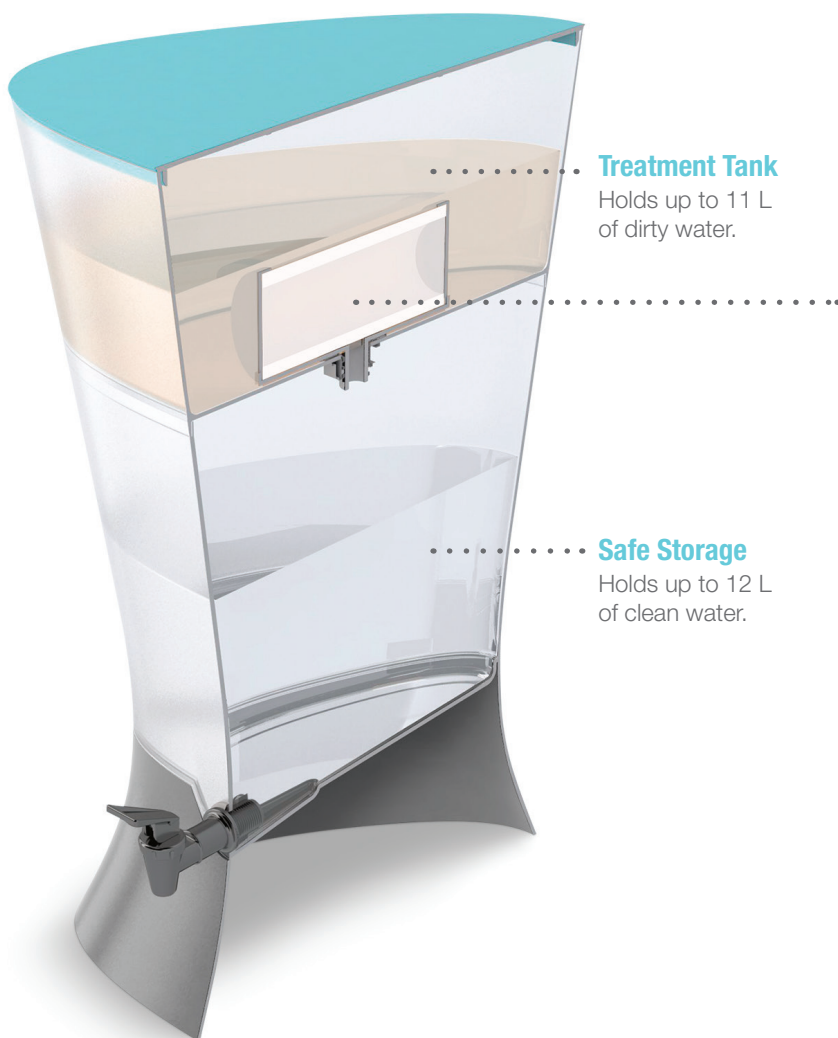

Bringing safe water to the world one glass at a time.

We have leveraged our means, materials and expertise to design and build a better water filtration system. But we need your help in getting them to the people who need safe drinking water the most. Together, we can help empower people to take water treatment into their own hands—bringing health, happiness and hope to everyone through the fundamental force of water.

“Business success doesn’t matter much if we can’t say we left the world a better place than we found it.”

-David Kohler
President and CEO

KOHLER Clarity™ Filter Cartridge Specifications

- Estimated life: up to 1 year of typical use
- Removes pathogens and turbidity to meet WHO (World Health Organization) interim-level requirements
- Made with silver for additional anti-microbial properties
- Available as a service part

Dimensions (L x W x H)
358.65 x 347.98 x 554.23 mm
14.12" x 13.70" x 21.82"

For additional information, contact WASH@kohler.com

KOHLER.Clarity™